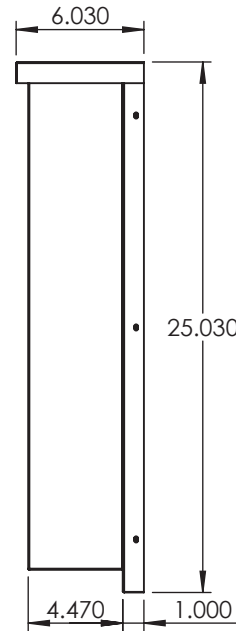

**EVERGREEN
LIGHTING**

**WALL FLUSH MOUNT
BX-WL-25"-20W-MN-WF-35K**

SPECIFICATION FEATURES		Date 12-13-22
Dimensions	25" H x 10" W x 6" D	
Lamps	20 watts of LED- 3500 Kelvin	
Material	Aluminum	
Finish	Metallic Nickel Powdercoat	
Lens	White Frosted Acrylic	
Label	WET Location	
Voltage	120 / 277	
Description	Wall	

PROJECT:

SPECIFIER:

Solid Metal Top

1,700 fixture lumens

Front view

bottom lens

EVERGREEN LIGHTING WWW.EVERGREENLIGHTING.COM
1379 Ridgeway St. Pomona, CA 91768 PHONE: (909) 865-5599 FAX: (909) 865-5539

MADE IN USA ● Information appearing hereon is proprietary and confidential and may not be used without the permission of Evergreen Lighting.