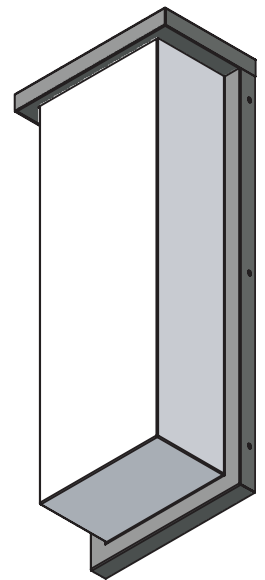

**EVERGREEN
LIGHTING**

**WALL FLUSH MOUNT
BX-WL-25"-20W-MN-WF-35K**

SPECIFICATION FEATURES		Date 12-13-22
Dimensions	25" H x 10" W x 6" D	
Lamps	20 watts of LED- 3500 Kelvin	
Material	Aluminum	
Finish	Metallic Nickel Powdercoat	
Lens	White Frosted Acrylic	
Label	WET Location	
Voltage	120 / 277	
Description	Wall	

PROJECT:

SPECIFIER:

Solid Metal Top

1,700 fixture lumens

Front view

bottom lens

EVERGREEN LIGHTING WWW.EVERGREENLIGHTING.COM
1379 Ridgeway St. Pomona, CA 91768 PHONE: (909) 865-5599 FAX: (909) 865-5539

MADE IN USA ● Information appearing hereon is proprietary and confidential and may not be used without the permission of Evergreen Lighting.