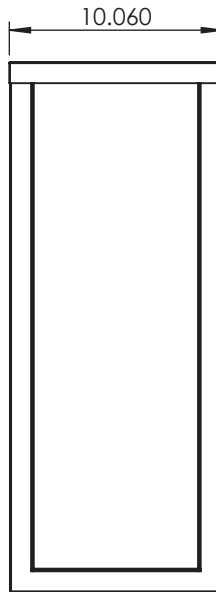

**EVERGREEN
LIGHTING**

**WALL FLUSH MOUNT
BX-WL-25"-20W-MN-WF-35K**

SPECIFICATION FEATURES		Date 12-13-22
Dimensions	25" H x 10" W x 6" D	
Lamps	20 watts of LED- 3500 Kelvin	
Material	Aluminum	
Finish	Metallic Nickel Powdercoat	
Lens	White Frosted Acrylic	
Label	WET Location	
Voltage	120 / 277	
Description	Wall	

PROJECT:

SPECIFIER:

Solid Metal Top

1,700 fixture lumens

Front view

bottom lens

EVERGREEN LIGHTING WWW.EVERGREENLIGHTING.COM
1379 Ridgeway St. Pomona, CA 91768 PHONE: (909) 865-5599 FAX: (909) 865-5539

MADE IN USA ● Information appearing hereon is proprietary and confidential and may not be used without the permission of Evergreen Lighting.