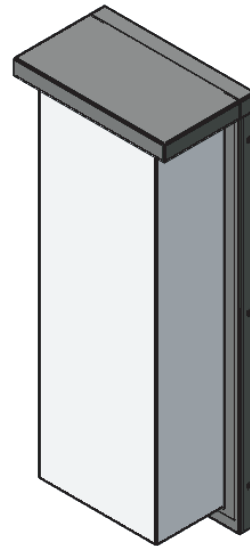

**EVERGREEN
LIGHTING**

**WALL FLUSH MOUNT
BX-WL-25"-20W-MN-WF-35K**

SPECIFICATION FEATURES		Date 12-13-22
Dimensions	25" H x 10" W x 6" D	
Lamps	20 watts of LED- 3500 Kelvin	
Material	Aluminum	
Finish	Metallic Nickel Powdercoat	
Lens	White Frosted Acrylic	
Label	WET Location	
Voltage	120 / 277	
Description	Wall	

PROJECT:

SPECIFIER:

Solid Metal Top

1,700 fixture lumens

Front view

bottom lens

EVERGREEN LIGHTING WWW.EVERGREENLIGHTING.COM
1379 Ridgeway St. Pomona, CA 91768 PHONE: (909) 865-5599 FAX: (909) 865-5539

MADE IN USA ● Information appearing hereon is proprietary and confidential and may not be used without the permission of Evergreen Lighting.