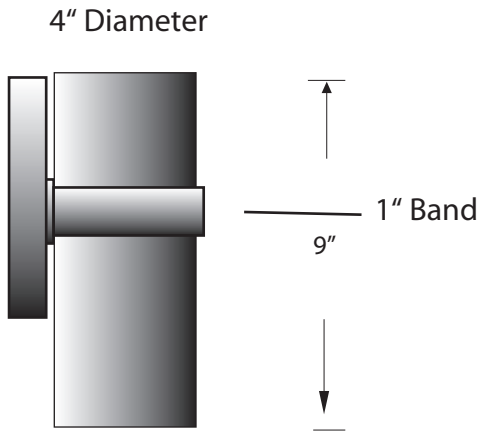

CYLINDER Up / Down Light

CYL-BBBND-4X9-UD-12W-TBR-CFA-40K

REV: 0

SPECIFICATION FEATURES	Date 01-17-23
------------------------	------------------

PROJECT:

SPECIFIER:

Dimensions	9" H x 4" Dia. x 5 3/4" E
Lamps	12 watts LED- 4000K
Material	Aluminum
Finish	Textured Bronze powdercoat
Lens	Clear Frosted Acrylic
Label	Wet Location
Voltage	120 / 277 non-dimming
Description	Cylinder -UP and Down Light
Type	

General Illumination up and down

590 lumens up
590 lumens down

Top Lens
Bottom Lens

back box:
4 1/2" W x 6" H
x 1 1/4" D

Bottom Lens

Bottom lens is regressed upward 3/4",
no exterior screws showing.

FRONT ANGLED VIEW