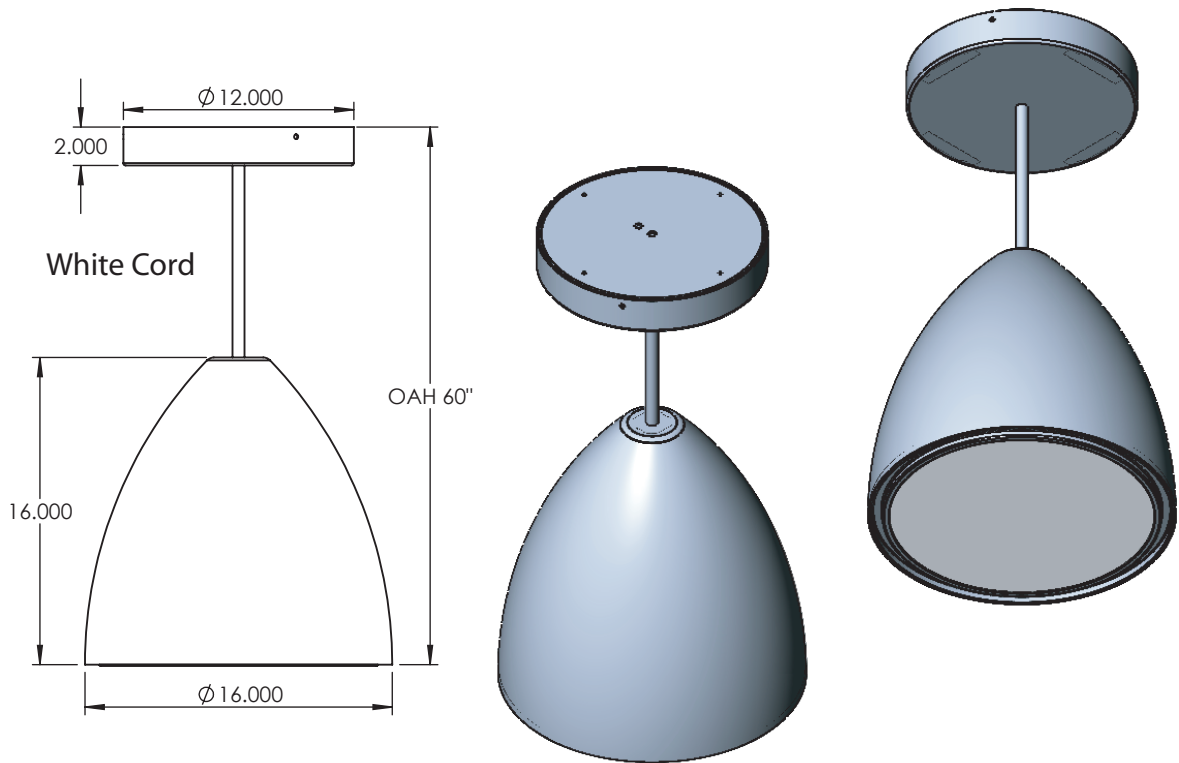

**EVERGREEN
LIGHTING**

CEILING PENDANT MOUNT

CON-PCRD-16X16-18W-WHT-WF-DIM-40K-OA60"

SPECIFICATION FEATURES

Date
07-12-24

PROJECT:

SPECIFIER:

Dimensions	16" dia. x 16" H x OAH 60"
Lamps	18 watts of LED -4000 K
Material	Aluminum
Finish	White Powdercoat
Lens	White Frosted acrylic
Label	Damp Location
Voltage	120 / 277
Description	Cord Hung pendant

Oversize canopy for EMR, or to match EMR unit.

1,560 fixture lumens with 0 to 10 volt dimming

Concept drawing is not to scale

MADE IN USA
BAA and BABA compliant

EVERGREEN LIGHTING WWW.EVERGREENLIGHTING.COM
1379 Ridgeway St. Pomona, CA 91768 PHONE: (909) 865-5599 FAX: (909) 865-5539