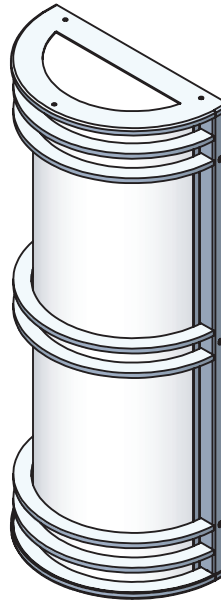

**EVERGREEN
LIGHTING**

WALL MOUNT
SON-W-24"-20W-BA-WF-TBL-WET-35K

SPECIFICATION FEATURES		Date 07-12-24
Dimensions	24" H x 10" W x 5 1/2" D	
Lamps	20 Watts LED - 3500K	
Material	Aluminum	
Finish	Brushed Aluminum	
Lens	White Frosted Acrylic	
Label	Wet Location	
Voltage	120 / 277	
Description	LED wall	

PROJECT:

SPECIFIER:

1,700 lumens

EVERGREEN LIGHTING WWW.EVERGREENLIGHTING.COM
1379 Ridgeway St. Pomona, CA 91768 PHONE: (909) 865-5599 FAX: (909) 865-5539

MADE IN USA ● Information appearing hereon is proprietary and confidential and may not be used without the permission of Evergreen Lighting.

MADE IN USA