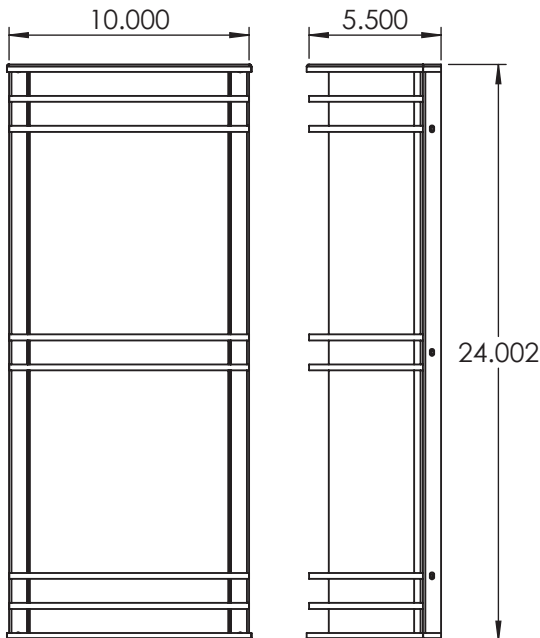

**EVERGREEN
LIGHTING**

WALL MOUNT
SON-W-24"-20W-BA-WF-TBL-WET-35K

SPECIFICATION FEATURES		Date 07-12-24
Dimensions	24" H x 10" W x 5 1/2" D	
Lamps	20 Watts LED - 3500K	
Material	Aluminum	
Finish	Brushed Aluminum	
Lens	White Frosted Acrylic	
Label	Wet Location	
Voltage	120 / 277	
Description	LED wall	

PROJECT:

SPECIFIER:

1,700 lumens

EVERGREEN LIGHTING WWW.EVERGREENLIGHTING.COM
1379 Ridgeway St. Pomona, CA 91768 PHONE: (909) 865-5599 FAX: (909) 865-5539

MADE IN USA ● Information appearing hereon is proprietary and confidential and may not be used without the permission of Evergreen Lighting.

MADE IN USA