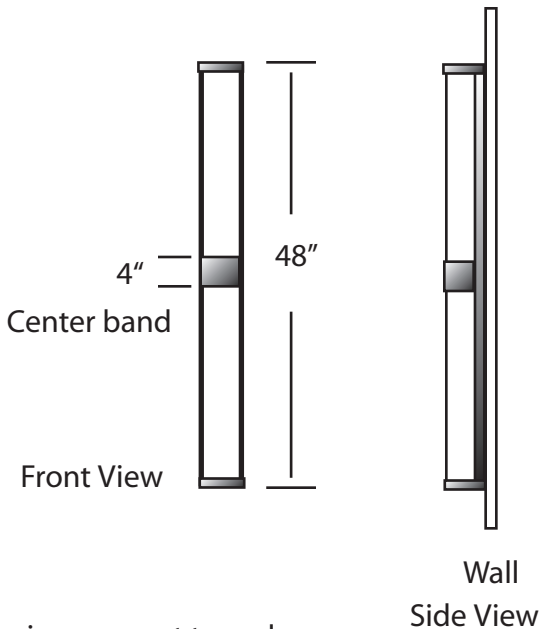

**EVERGREEN
LIGHTING**

WALL MOUNT

LIN-48VRT-CB-40W-MBK-WF-DIM-480V-WET-35K

| SPECIFICATION FEATURES | | Date 09-07-24 |
|------------------------|---------------------------|------------------|
| Dimensions | 48" H x 4 1/4" W 3 3/4" D | |
| Lamps | 40 watts of LED- 3500K | |
| Material | Aluminum | |
| Finish | Matte Black powdercoat | |
| Lens | White Frosted Acrylic | |
| Label | Wet Location | |
| Voltage | 480 | |
| Description | Wall | |

PROJECT:

SPECIFIER:

3,400 fixture lumens with 0 to 10 volt dimming

Solid end caps

Drawings are not to scale.

EVERGREEN LIGHTING WWW.EVERGREENLIGHTING.COM
1379 Ridgeway St. Pomona, CA 91768 PHONE: (909) 865-5599 FAX: (909) 865-5539