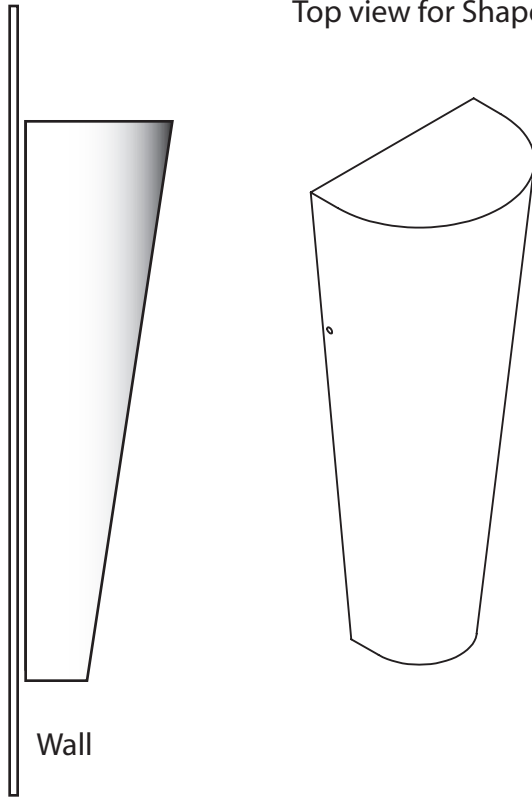

**EVERGREEN
LIGHTING**

**WALL FLUSH MOUNT
TRDP-SC-15-15W-MW-WF-DIM-40K**

SPECIFICATION FEATURES		Date 09-06-24
Dimensions	15" H x 6" W x 4" D	
Lamps	15 Watts LED - 4000K	
Material	Paintlok	
Finish	Matte White Powdercoat	
Lens	White Frosted Acrylic	
Label	Damp Location	
Voltage	120 / 277	
Description	LED wall	

PROJECT:

SPECIFIER:

1,200 lumens with 0 to 10 volt dimming

Top and bottom lens caps

ADA Compliant

Top view for Shape concept

Concept drawings are not to scale

EVERGREEN LIGHTING WWW.EVERGREENLIGHTING.COM
1379 Ridgeway St. Pomona, CA 91768 PHONE: (909) 865-5599 FAX: (909) 865-5539