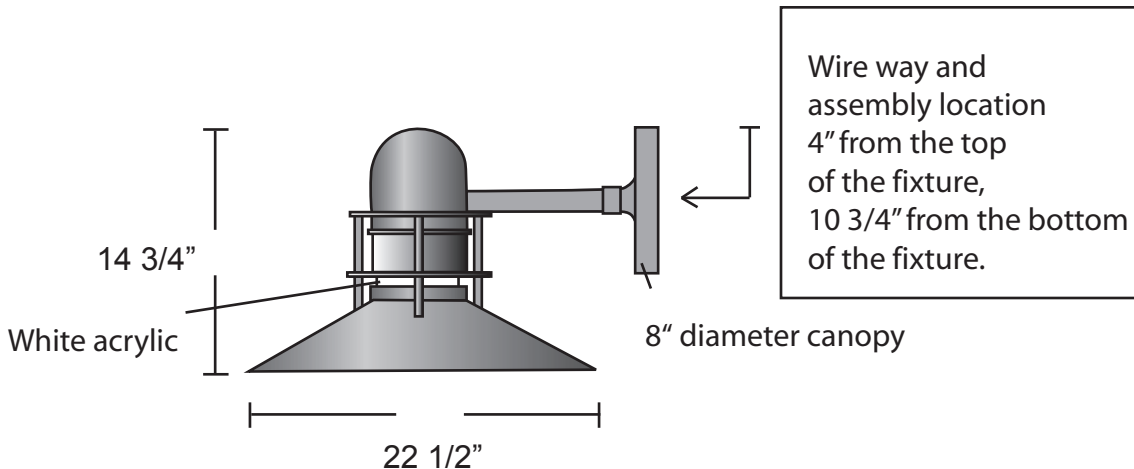

## ARM MOUNT

LH40LEDC-LV-BLK-99-ARM-DIM-40K

SPECIFICATION FEATURES		Date
		05-22-23
Dimensions	14 3/4" H x 22 1/2" W x 25" E	
Lamps	40 watts of LED- 4000 Kelvin	
Material	Aluminum	
Finish	Textured Black powdercoat	
Lens	99= See note	
Label	WET Location	
Voltage	120 / 277	
Description	ARM Mount Exterior	

PROJECT:

SPECIFIER:

Gloss White Finish on the inside of Shade,

99=White Acrylic Cylinder Side lens  
clear frosted acrylic bottom flat lens

3,200 lumens  
With 0 to 10 volt dimming

Concept drawings are not to scale.