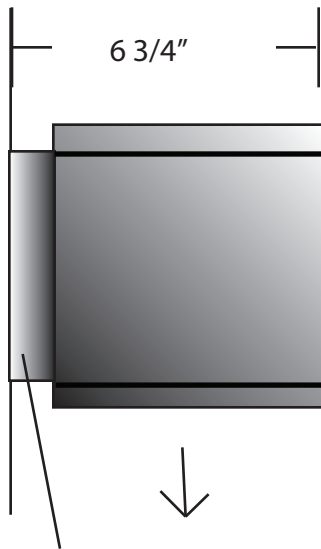

**EVERGREEN
LIGHTING**

**WALL FLUSH MOUNT
BX-SDOF-GRV-DN-5X5-9W-MG-CFA-DIM-40K**

SPECIFICATION FEATURES		Date 04-17-23
Dimensions	5" H x 5" W x 6 3/4" D	
Lamps	9 watts of LED- 4000K	
Material	Aluminum (.064")	
Finish	MG = Metallic Grey	
Lens	Clear Frosted Acrylic 1/8"	
Label	Wet Location	
Voltage	120 / 277	
Description	Exterior Wall Fixture	

PROJECT:

718 lumens
Down Light Only
with 0 to 10 volt dimming
general illumination

Solid Top

Side View

With stand off back plate

5"

Bottom View

Drawings are not to scale.