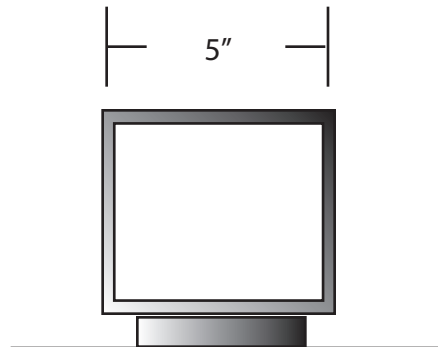

**EVERGREEN
LIGHTING**

**WALL FLUSH MOUNT
BX-SDOF-GRV-DN-5X5-9W-MG-CFA-DIM-40K**

SPECIFICATION FEATURES		Date 04-17-23
Dimensions	5" H x 5" W x 6 3/4" D	
Lamps	9 watts of LED- 4000K	
Material	Aluminum (.064")	
Finish	MG = Metallic Grey	
Lens	Clear Frosted Acrylic 1/8"	
Label	Wet Location	
Voltage	120 / 277	
Description	Exterior Wall Fixture	

PROJECT:

718 lumens
Down Light Only
with 0 to 10 volt dimming
general illumination

Solid Top

Side View

With stand off back plate

5"

Bottom View

Drawings are not to scale.