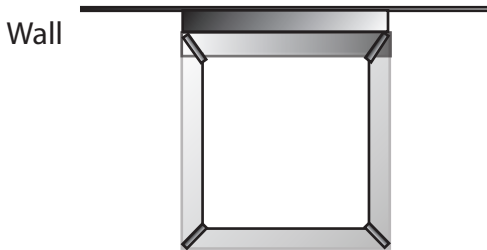

## WALL FLUSH MOUNT

901MOD-20"-15W-TBK-WF-STBL-DIM-WET-35K

SPECIFICATION FEATURES		Date 08-11-23
Dimensions	20" H x 5 1/2" W x 7" Deep	
Lamps	15 Watts LED - 3500K	
Material	Aluminum	
Finish	Textured Black Powdercoat	
Lens	White Frosted Acrylic	
Label	Wet Location	
Voltage	120 / 277	
Description	LED wall	

PROJECT:

SPECIFIER:

1.280 fixture lumens with 0 to 10 volt dimming  
angled metal work on cage

Solid top / Bottom lens

Angled metal work for inset lens

Bottom of fixture to center mount  
hole is 10"

Concept drawings are not to scale