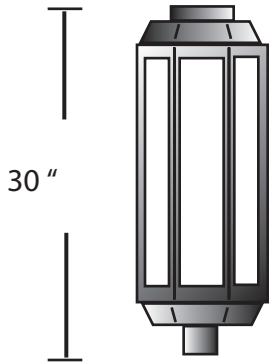

**EVERGREEN  
LIGHTING**

**DECORATIVE POST TOP FIXTURE  
OCT30"-PST-60LED-BLK-WF-40K**

SPECIFICATION FEATURES		Date 01-17-24
Dimensions	30" x 15"	
Lamps	60 watts of LED- 4000 kelvin	
Material	Aluminum	
Finish	Black Powdercoat	
Lens	White Frosted acrylic	
Label	WET Location	
Voltage	120/277	
Description		

Fixture head :  
30" High x 15" Wide

5,220 lumens

8 lens fixture

Slip fitter for a 3" round pole

MADE IN USA  
BAA and BABA compliant

Drawings are not to scale

EVERGREEN LIGHTING WWW.EVERGREENLIGHTING.COM  
1379 Ridgeway St. Pomona, CA 91768 PHONE: (909) 865-5599 FAX: (909) 865-5539