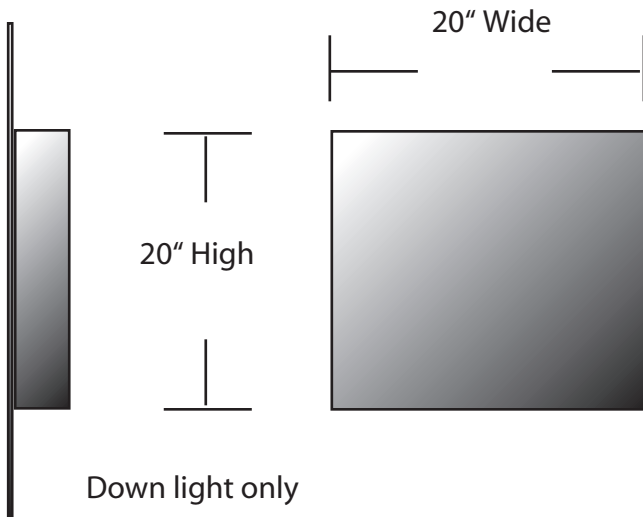

4,050 lumens down
with 0 to 10 volt dimming