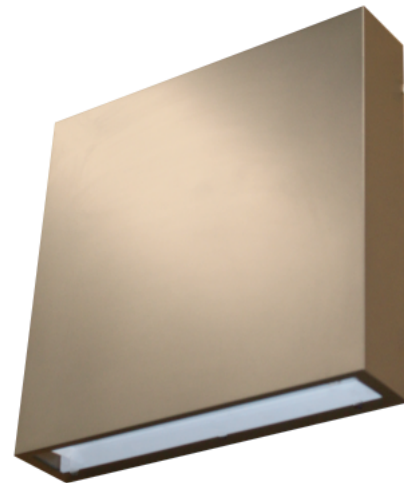

4,050 lumens down
with 0 to 10 volt dimming