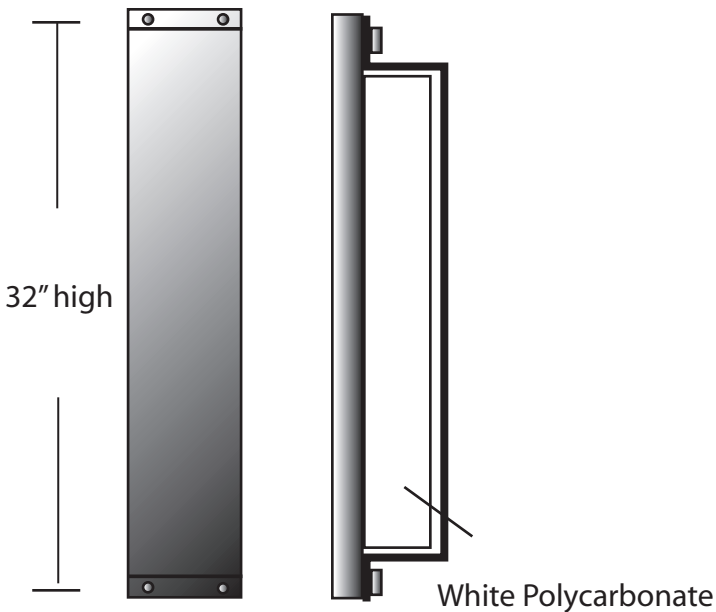

**EVERGREEN
LIGHTING**

WALL MOUNT

SHLD-W-32"-SDLT30LED-AB-WP-WET-DIM-40K

SPECIFICATION FEATURES		Date 02-26-24
Dimensions	32" H x 5 1/2" W x 4" D	
Lamps	30 watts of LED - 4000 Kelvin	
Material	Aluminum	
Finish	Architectural Bronze	
Lens	White Polycarbonate	
Label	WET Location	
Voltage	120 / 277	
Description	Exterior	

PROJECT:

SPECIFIER:

Top and bottom view

Tamper Proof enclosure

2,600 fixture lumens with 0 to 10 volt dimming

Side illumination only

Front View

Drawing is not to scale.