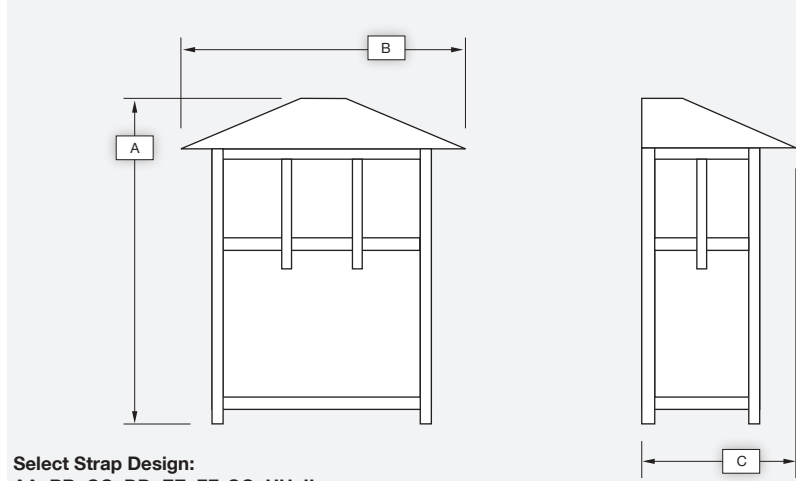

## WALL MOUNT

Select Strap Design:  
AA, BB, CC, DD, EE, FF, GG, HH, II