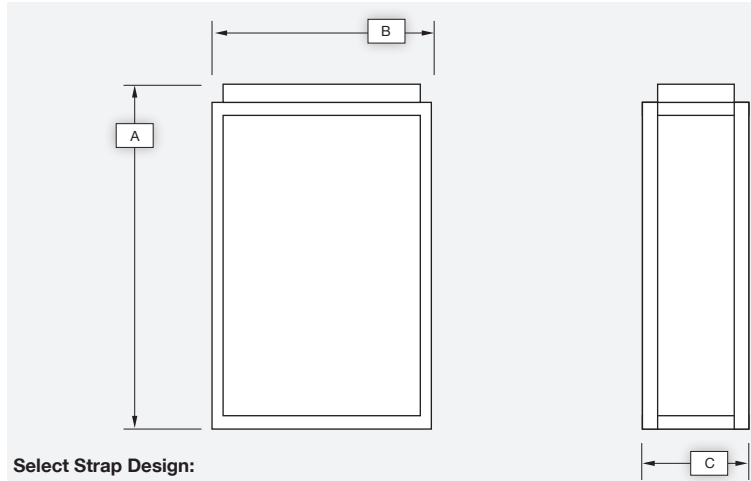

SERIES 70

Catalog #		Type
Project		
Description		Date

WALL MOUNT

Select Strap Design:
AA, BB, CC, DD, EE, FF, GG, HH, II

Standard Features

Material

Paintlok sheet; Standard Powdercoat Finish, White Acrylic Lens; .125 thickness, ETL Wet Location.

Installation

Mounting/wireway hole in center of backplate. Supplied with standard mounting hardware to mount to a 4" J-box or plaster ring.

Optics*

Contact Evergreen Lighting for complete photometrics.

LED Features