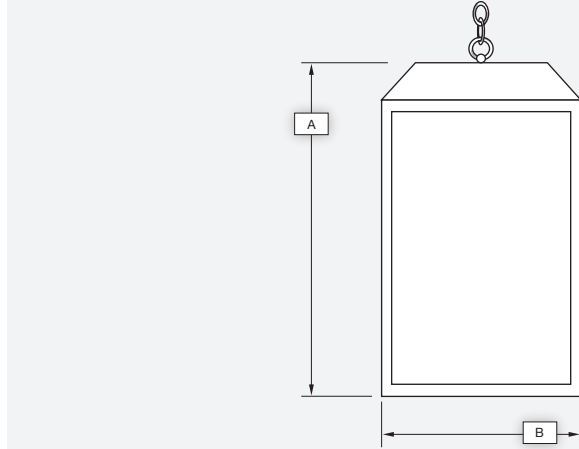

SERIES 60

Catalog #		Type
Project		
Description		Date

HANGING

Select Strap Design:
AA, BB, CC, DD, EE, FF, GG, HH, II

Standard Features

Material

Paintlok sheet; Standard Powdercoat Finish, White Acrylic Lens; .125 thickness, ETL Damp Location.

Installation

Mounting/wireway hole in center of canopy. Supplied with standard mounting hardware to mount to a 4" J-box or plaster ring.

Optics*

Contact Evergreen Lighting for complete photometrics.

LED Features