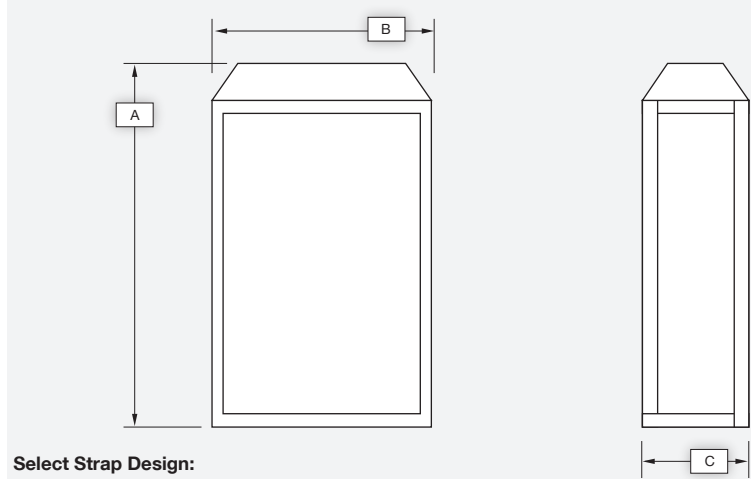

## WALL MOUNT

Select Strap Design:  
AA, BB, CC, DD, EE, FF, GG, HH, II