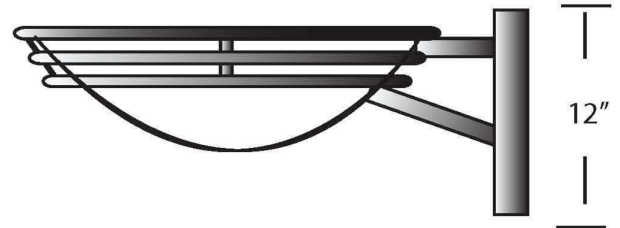

**EVERGREEN
LIGHTING**

WALL ARM MOUNT

APO-ARM-40L-TW-WF-DIM-DC-35K

SPECIFICATION FEATURES		Date 03-27-17
Dimensions	16" diameter x 7" x 20"	
Lamps	40 watts of LED- 3500K	
Material	Aluminum	
Finish	Textured White	
Lens	White Frosted Acrylic	
Label	Damp Location	
Voltage	120 / 277	
Description	ARM Mount	

PROJECT:

SPECIFIER:

3,800 Lumens

0 to 10 volt dimming

Side View

Front View Lens top

20" Extension

EVERGREEN LIGHTING WWW.EVERGREENLIGHTING.COM
1379 Ridgeway St. Pomona, CA 91768 PHONE: (909) 865-5599 FAX: (909) 865-5539