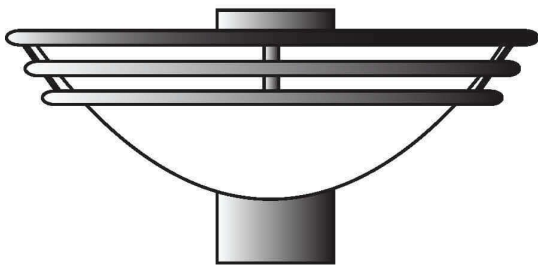

20" Extension