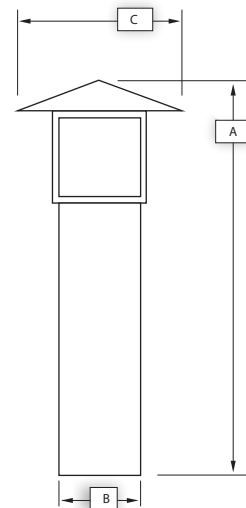

BOLLARD

BOLLARD 30 SERIES

Material
Paintlok sheet; Standard Powdercoat Finish, White Acrylic Lens; .125 thickness, ETL Wet Location.

Installation
Mounting/wireway hole in center of Mounting Plate.

Optics*
Contact Evergreen Lighting for complete photometrics.

LED Features

LED
Alta LED #AL-R-1W-30LED array to be mounted onto an Aluminum MPCB Board configured to the proper wattage. The LED arrays will be centered within the Lens area and mounted on a white aluminum reflective plate.

Options*

Emergency (EMR)	Special Lens
Photocell (PC)	Incandescent
Lamp Sources	
Size Modifications	
Vandal Proof Enclosure (VPE)	

Sample Spec Number: B30602A-AB-07-120

Part #	Wattage	Lumens	(A)	Width(B)	Fix. Width(C)
B30602A	100A	--	32"	6"	6-3/4"
B30603F	13Q	800	32"	6"	6-3/4"
B30604F	(2) 13Q	1600	32"	6"	6-3/4"
B30605F	QUAD26	1800	32"	6"	6-3/4"
B30611F	F32TBX	2200	32"	6"	6-3/4"
B30622F	F42TBX	3200	32"	6"	6-3/4"
B30650H	50HPS	4000	42"	8"	9"
B30670H	70HPS	6400	42"	8"	9"
B306100H	100HPS	9500	42"	8"	9"
B30650M	50MH		42"	8"	9"
B30670M	70MH	5500	42"	8"	9"
B306100M	100MH	9000	42"	8"	9"
B30612L-32"	12LED	1200	32"	6"	6 3/4"
B30618L-32"	18LED	1800	32"	6"	6 3/4"
B30624L-32"	24LED	2400	32"	6"	6 3/4"
B30618L-42"	18LED	1800	42"	8"	9"
B30628L-42"	28LED	2800	42"	8"	9"
B30636L-42"	36LED	3600	42"	8"	9"