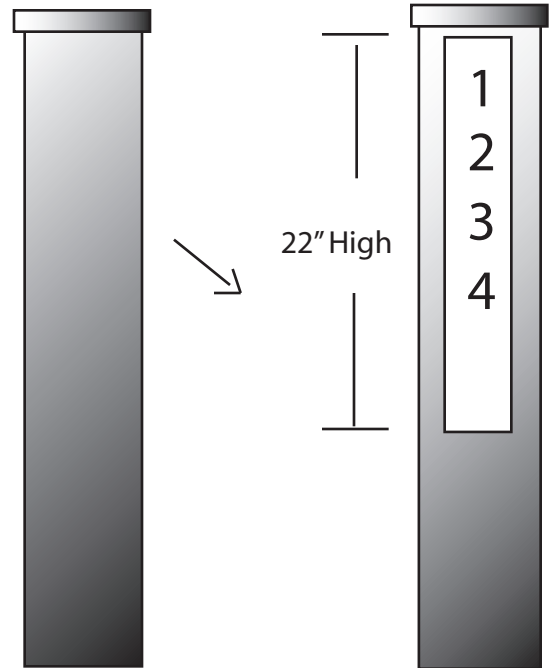

**EVERGREEN
LIGHTING**

Bollard

B40-36"-ADD1SD-20W-9-WF-30K

SPECIFICATION FEATURES		Date 08-29-19
Dimensions	36" high	
Lamps	20 Watts LED - 3000K	
Material	Aluminum	
Finish	Standard finish TBD	
Lens	White Frosted Acrylic	
Label	Wet Location	
Voltage	120 / 277	
Description	Exterior	

PROJECT:

SPECIFIER:

1,800 lumens

3 sides solid

Address numbers are 4" high
Address numbers on one side

Concept drawings are not to scale

EVERGREEN LIGHTING WWW.EVERGREENLIGHTING.COM
1379 Ridgeway St. Pomona, CA 91768 PHONE: (909) 865-5599 FAX: (909) 865-5539