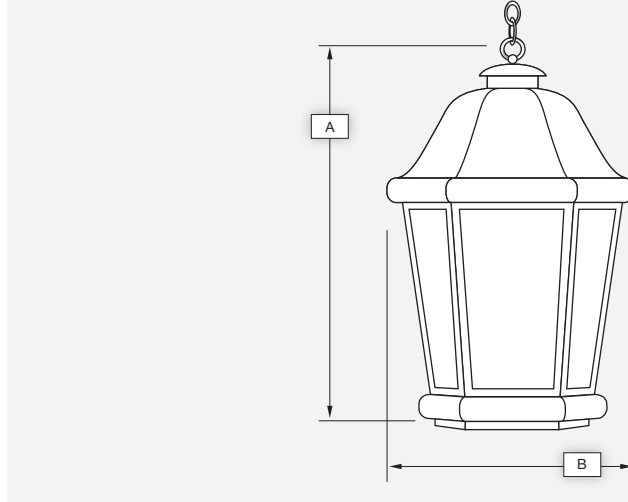

Catalog #		Type
Project		
Description		Date

BARCELONA

HANGING

Standard Features

Material

Paintlok sheet; Standard Powdercoat Finish, White Acrylic Lens; .125 thickness, ETL Damp Location.

Installation

Mounting/wireway hole in center of canopy. Supplied with standard mounting hardware to mount to a 4" J-box or plaster ring.

Optics*

Contact Evergreen Lighting for complete photometrics.

LED Features

LED

Alta LED #AL-R-1W-30LED array to be mounted onto an Aluminum MPCB Board configured to the proper wattage. The LED arrays will be centered within the Lens area and mounted on a white aluminum reflective plate.

Driver

Specific Drivers will be matched with each different LED array configuration/wattage. Standard Driver Features:

- Constant Current
- 3 / 5 year warranty
- 120/277 multi-voltage power supplies
- Kelvin - 2700K, 3000K, 3500K, 4100K, 5000K

Fluorescent Features

Ballast

SC programmed electronic high power factor ballast, multivoltage 120V/277V. Lamps not included

Finishes

Ballast

Architectural Bronze (AB)	Textured Gold (TG)
Textured Bronze (TBR)	Metallic Nickel (MN)
Matte Black (MBK)	Textured Verde Patina (TVP)
Semi Gloss Black (GBK)	Satin Brass (SB)
Textured Black (TBK)	Copper Vein (CV)
Textured Rust (TR)	Gold Vein (GV)
Matte White (MW)	Silver Vein (SV)
Textured White (TW)	Chrome (CH)
Gloss White (GW)	Oil Rubbed Bronze (ORB)
Metallic Grey (MG)	

Options*

Emergency (EMR)	Special Lens
Photocell (PC)	Incandescent
Lamp Sources	
Size Modifications	
Vandal Proof Enclosure (VPE)	

Sample Spec Number: BAR3203Q-AB-A

Part #	Lamp/Watts	Lumens	A	B	C
BAR3203Q	13Q	800	16	11	
BAR3205T	26T	1800	16	11	
BAR3204Q	2-13Q	1600	16	11	
BAR3205	26Q	1800	16	11	
BAR3311	32T	2200	19	14	
BAR3304Q	2-13Q	1600	19	14	
BAR3306	2-26Q	3600	19	14	
BAR3322	42T	3200	19	14	
BAR3206L	6LED	600	16	11	
BAR3210L	10LED	1000	16	11	
BAR3212L	12LED	1200	16	11	
BAR3320L	20LED	2000	19	14	
BAR3324L	24LED	2400	19	14	
BAR3340L	40LED	4000	19	14	
DARK SKY					
BAR3209LS	9LED	900	16	11	
BAR3215LS	15LED	1500	16	11	
BAR3320LS	20LED	2000	19	14	

MADE IN CALIFORNIA

*Consult Factory