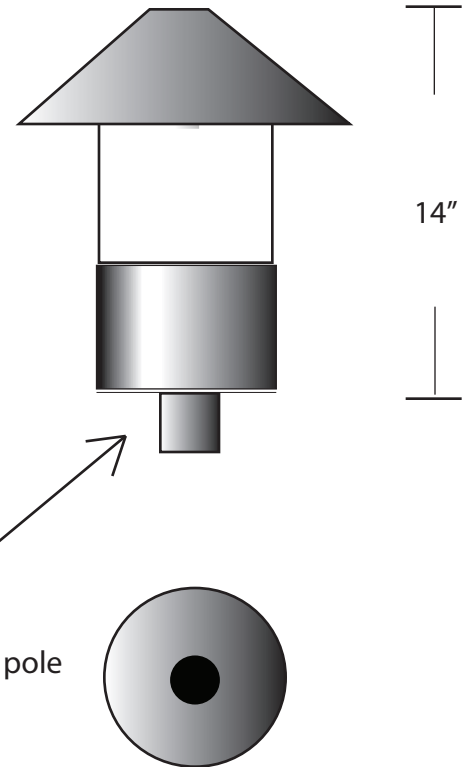

**EVERGREEN
LIGHTING**

HOOD BOLLARD
BOLHEAD-C5-20LED-9-CFA-41K-277V

SPECIFICATION FEATURES		Date 12-04-17
Dimensions	14" H x 11 1/2" Dia. Shroud	
Lamps	20 watts of Alta LED- 4100K	
Material	Aluminum	
Finish	Evergreen Powdercoat TBD	
Lens	Clear Frosted Acrylic	
Label	Wet Location	
Voltage	277	
Description	Hood Bollard HEAD ONLY	

PROJECT:

SPECIFIER:

MADE IN USA

EVERGREEN LIGHTING WWW.EVERGREENLIGHTING.COM
1379 Ridgeway St. Pomona, CA 91768 PHONE: (909) 865-5599 FAX: (909) 865-5539

MADE IN USA ● Information appearing hereon is proprietary and confidential and may not be used without the permission of Evergreen Lighting.