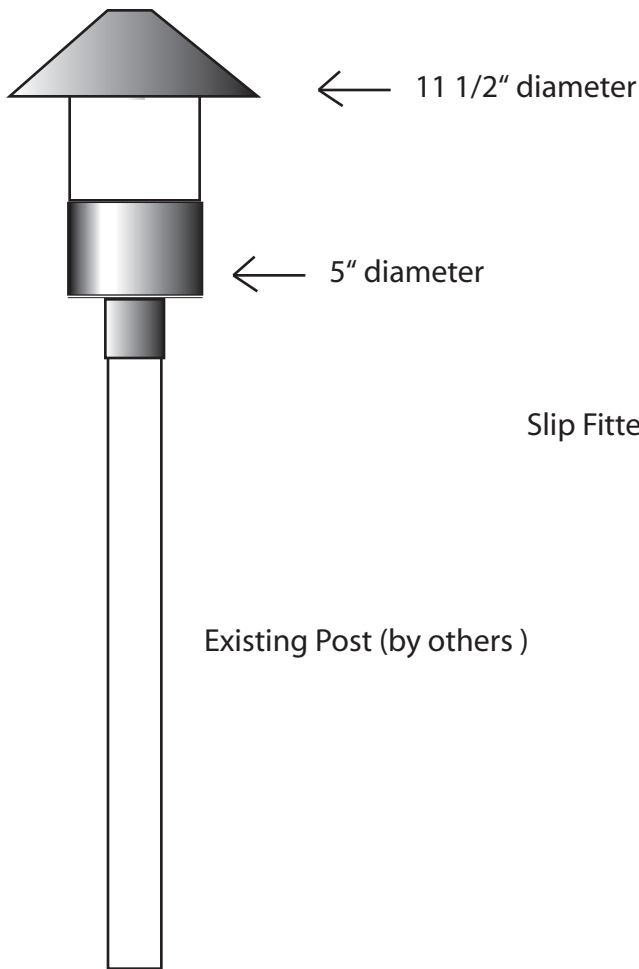

**EVERGREEN
LIGHTING**

HOOD BOLLARD
BOLHEAD-C5-20LED-9-CFA-41K-277V

SPECIFICATION FEATURES		Date 12-04-17
Dimensions	14" H x 11 1/2" Dia. Shroud	
Lamps	20 watts of Alta LED- 4100K	
Material	Aluminum	
Finish	Evergreen Powdercoat TBD	
Lens	Clear Frosted Acrylic	
Label	Wet Location	
Voltage	277	
Description	Hood Bollard HEAD ONLY	

PROJECT:

SPECIFIER:

MADE IN USA

EVERGREEN LIGHTING WWW.EVERGREENLIGHTING.COM
1379 Ridgeway St. Pomona, CA 91768 PHONE: (909) 865-5599 FAX: (909) 865-5539

MADE IN USA ● Information appearing hereon is proprietary and confidential and may not be used without the permission of Evergreen Lighting.