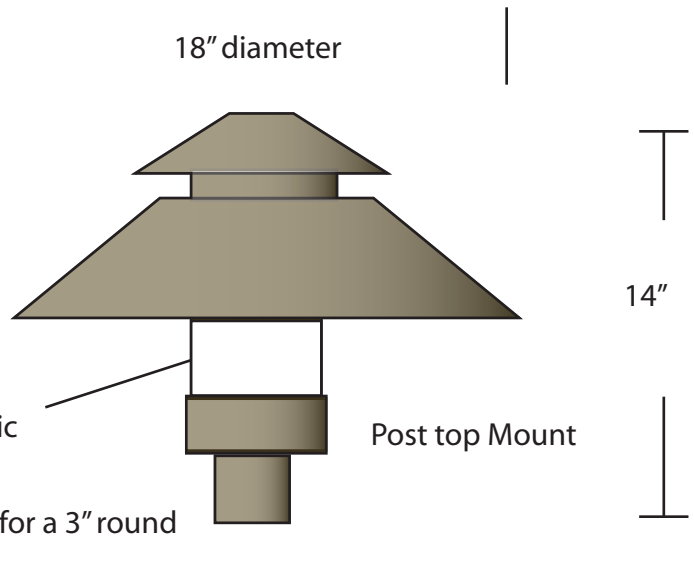

**EVERGREEN
LIGHTING**

**Bradford Series
BRD-PST-30L-AB-WF**

SPECIFICATION FEATURES		Date 05-07-19
Dimensions	18" x 14"	
Lamps	30 watts of LED- Specify Kelvin	
Material	Aluminum	
Finish	Architectural Bronze	
Lens	White Frosted acrylic	
Label	WET Location	
Voltage	120 / 277	
Description	Exterior Fixture	

PROJECT:

SPECIFIER:

Bradford Bollard

Drawings are not to scale.

EVERGREEN LIGHTING WWW.EVERGREENLIGHTING.COM
1379 Ridgeway St. Pomona, CA 91768 PHONE: (909) 865-5599 FAX: (909) 865-5539

MADE IN USA ● Information appearing hereon is proprietary and confidential and may not be used without the permission of Evergreen Lighting.