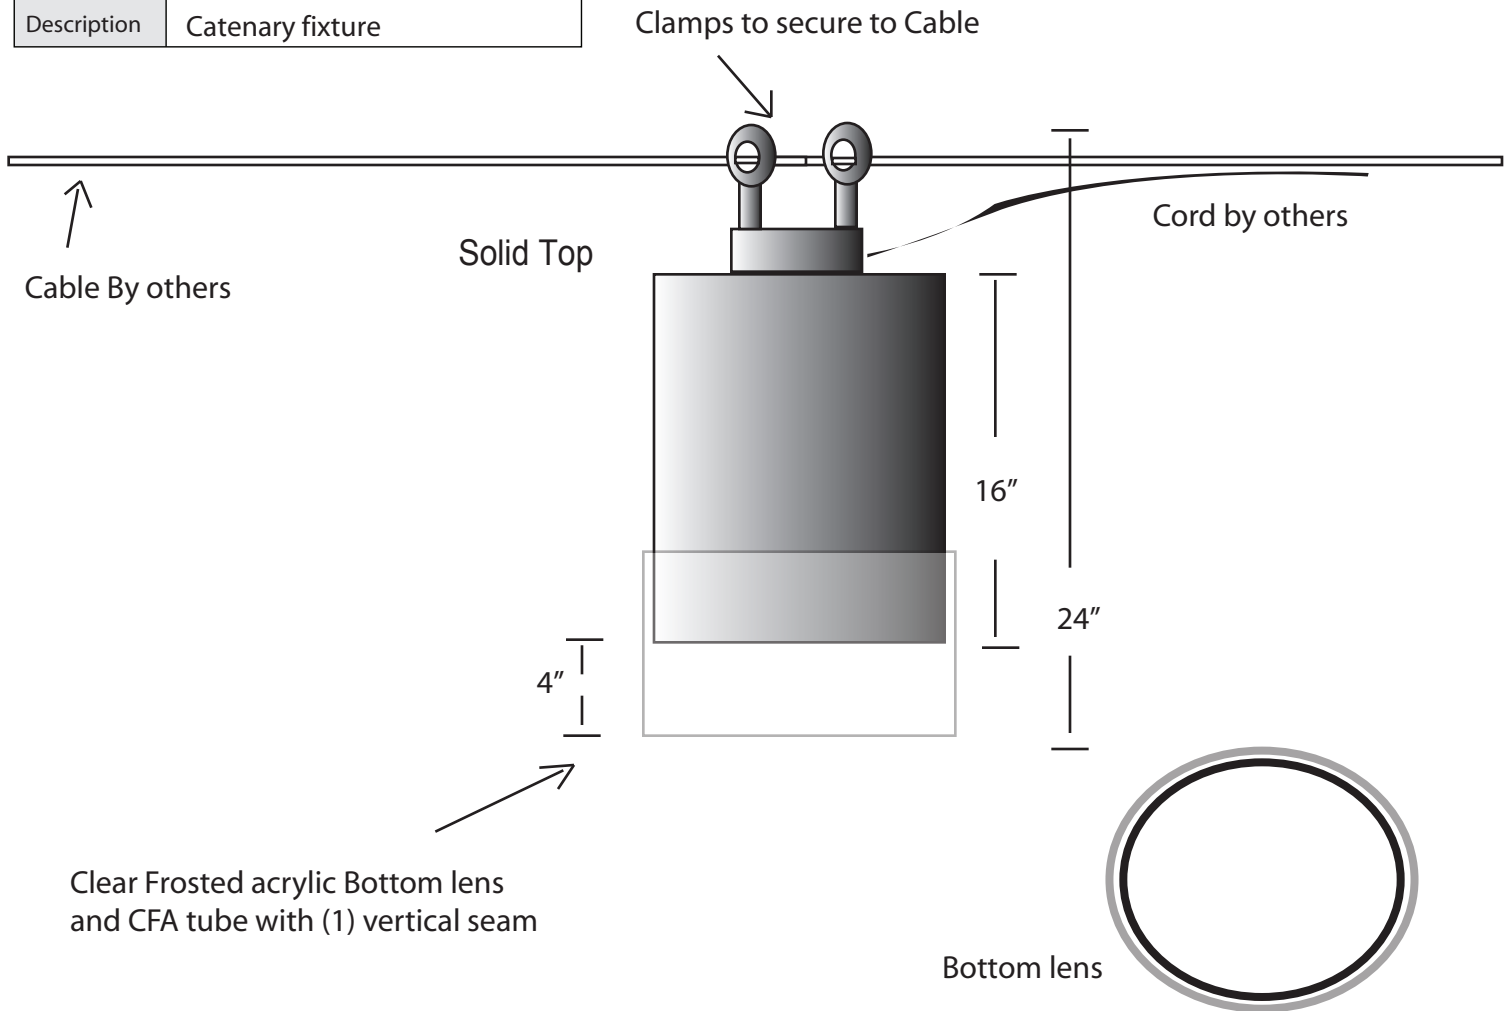

**EVERGREEN
LIGHTING**

Catenary fixture
CYL-CTRY-36LED-9-CFAX2-16"-30K

SPECIFICATION FEATURES		Date 11-07-17
Dimensions	16" H x 8" diameter	
Lamps	36 watts of LED- 3000K	
Material	Aluminum	
Finish	Standard Powdercoat TBD	
Lens	Clear Frosted acrylic	
Label	Wet Location	
Voltage	120 / 277	
Description	Catenary fixture	

PROJECT:

SPECIFIER:

EVERGREEN LIGHTING WWW.EVERGREENLIGHTING.COM
1379 Ridgeway St. Pomona, CA 91768 PHONE: (909) 865-5599 FAX: (909) 865-5539

MADE IN USA ● Information appearing hereon is proprietary and confidential and may not be used without the permission of Evergreen Lighting.

MADE IN USA