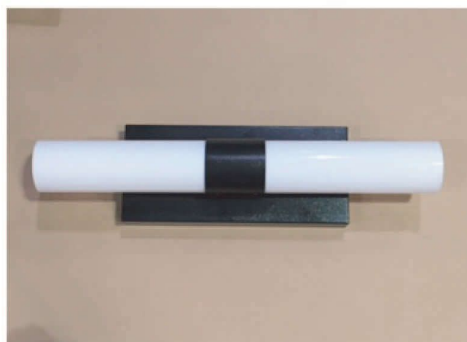

Drawings are not to scale
File photo no to scale.

EVERGREEN LIGHTING WWW.EVERGREENLIGHTING.COM
1379 Ridgeway St. Pomona, CA 91768 PHONE: (909) 865-5599 FAX: (909) 865-5539

MADE IN USA ● Information appearing hereon is proprietary and confidential and may not be used without the permission of Evergreen Lighting.

MADE IN USA