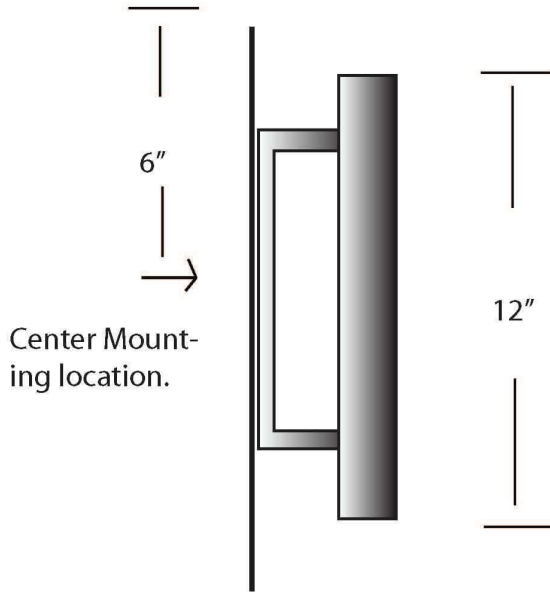

**EVERGREEN
LIGHTING**

WALL FLUSH MOUNT

FACE-W-10LED-9-HO-SDLT-STB

SPECIFICATION FEATURES	Date 09-14-17
-------------------------------	------------------

PROJECT: Park Place III

SPECIFIER:

Dimensions	12" T x 8" W x 4" D
Lamps	10 Watts Alta LED - 2700K
Material	Paintlok
Finish	Standard Powdercoat TBD
Lens	Piedmont Honey Onyx Acrylic
Label	Damp Location
Voltage Type	120 / 277

Solid top and bottom

Top View

Drawings are not to scale.

EVERGREEN LIGHTING WWW.EVERGREENLIGHTING.COM
1379 Ridgeway St. Pomona, CA 91768 PHONE: (909) 865-5599 FAX: (909) 865-5539

MADE IN USA ● Information appearing hereon is proprietary and confidential and may not be used without the permission of Evergreen Lighting.