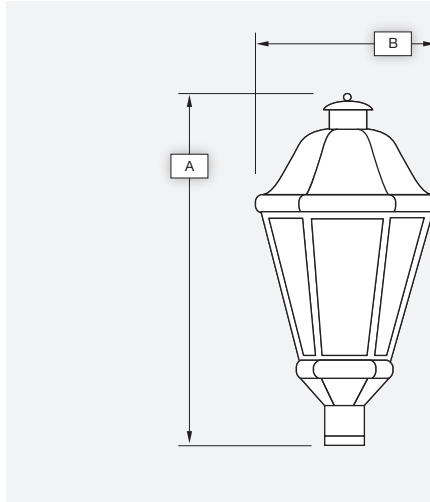

FLORENCE

Catalog #		Type
Project		
Description		Date

POST MOUNT

Standard Features

Material

Paintlok sheet; Standard Powdercoat Finish, White Acrylic Lens; .125 thickness, ETL Wet Location.

Installation

N/A

Optics*

Contact Evergreen Lighting for complete photometrics.

LED Features

LED

Alta LED #AL-R-1W-30LED array to be mounted onto an Aluminum MPCB Board configured to the proper wattage. The LED arrays will be centered within the Lens area and mounted on a white aluminum reflective plate.