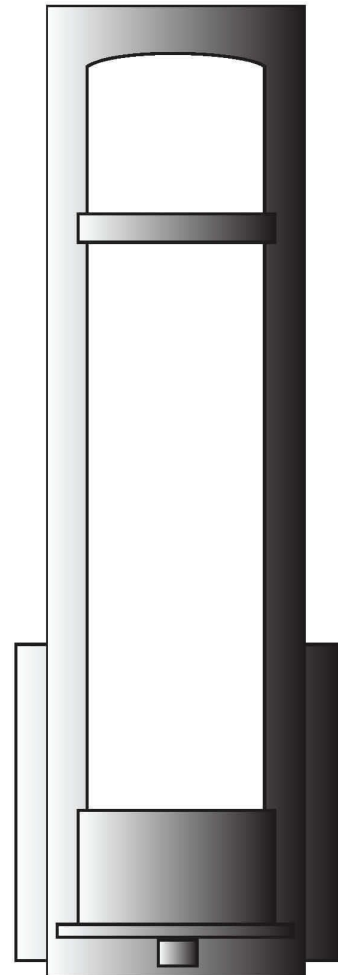

**EVERGREEN
LIGHTING**

**WALL FIXTURE
HFW-10LED-TBR-HO-14"-35K**

SPECIFICATION FEATURES		Date 06-10-15
Dimensions	14" H x 4 1/2" W x 4" D	
Lamps	10 watts of Alta LED - 3500K	
Material	Aluminum	
Finish	Textured Bronze Powdercoat	
Lens	Honey Onyx Acrylic	
Label	Damp Location	
Voltage	120	
Description	Interior Wall Fixture	

PROJECT:

SPECIFIER:

10 watts @ 95 lumens per watt,
950 lumens, from the diodes.

Open top

Type: L11

Top View, C Shaped acrylic slides into place from the top.

EVERGREEN LIGHTING WWW.EVERGREENLIGHTING.COM
1379 Ridgeway St. Pomona, CA 91768 PHONE: (909) 865-5599 FAX: (909) 865-5539