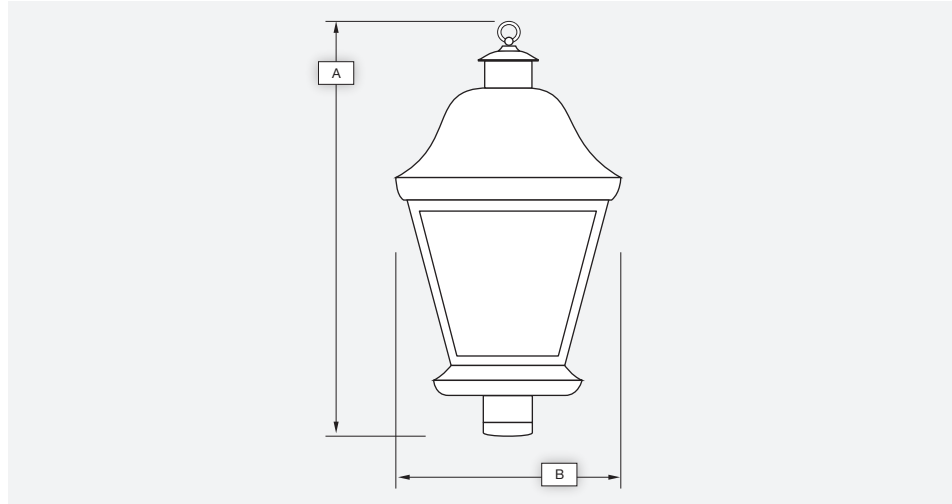

MADRID

| | | |
|-------------|--|------|
| Catalog # | | Type |
| Project | | |
| Description | | Date |
| | | |

POST MOUNT

Standard Features

Material

Paintlok sheet; Standard Powdercoat Finish, White Acrylic Lens; .125 thickness, ETL Wet Location.

Installation

N/A

Optics*

Contact Evergreen Lighting for complete photometrics.

LED Features

LED

Alta LED #AL-R-1W-30LED array to be mounted onto an Aluminum MPCB Board configured to the proper wattage. The LED arrays will be centered within the Lens area and mounted on a white aluminum reflective plate.