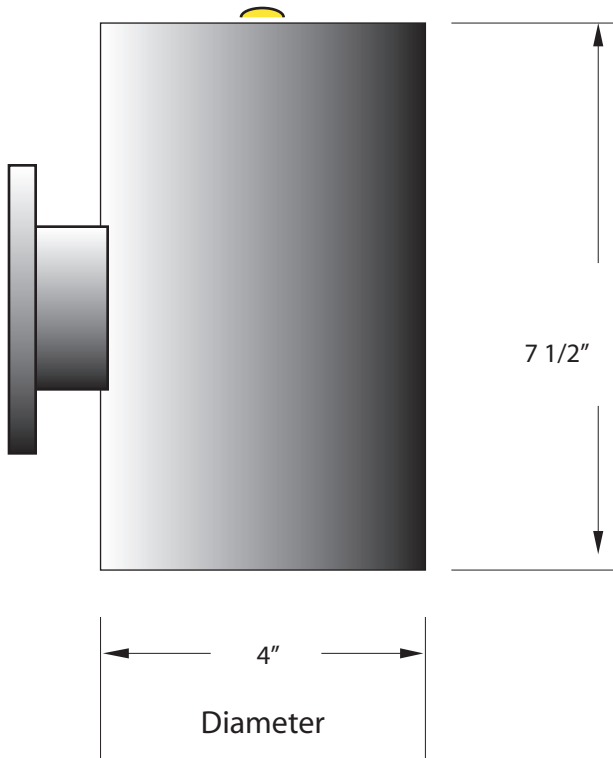

Dimensions 4" Dia X 7 1/2" H X 6 1/2" E

Lamps 10 watts of Alta LED- 2700K

Material Aluminum

Finish Standard Powdercoat TBD

Lens Clear Frosted Acrylic

Label WET Location

Voltage 120

Description Cylinder Arm Mount-Down Light Only

Type Patio

FRONT VIEW

With Photo electric cell 

Solid Top

Bottom Lens

Bottom lens is regressed upward 3/4",
no exterior screws showing.

800 delivered Lumens

Canopy: 4 1/2" x 4 1/2" x 3/8" light spread, 170 degrees