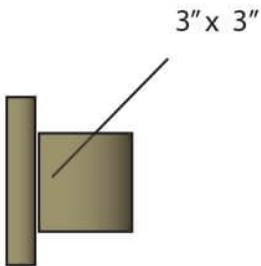

**EVERGREEN
LIGHTING**

**WALL FLUSH MOUNT
ME-CBB-3X3-40L-ORB-WF-48"**

SPECIFICATION FEATURES		Date 04-10-19
Dimensions	48" long x 4 1/2" x 4 1/2" D	
Lamps	40 Watts LED - Specify Kelvin	
Material	Paintlok	
Finish	Oil Rubbed Bronze Powdercoat	
Lens	White Frosted Acrylic	
Label	Damp Location	
Voltage	120 / 277	
Description	LED wall	

PROJECT: _____

SPECIFIER: _____

Concept drawings are not to scale

EVERGREEN LIGHTING WWW.EVERGREENLIGHTING.COM
1379 Ridgeway St. Pomona, CA 91768 PHONE: (909) 865-5599 FAX: (909) 865-5539

MADE IN USA • Information appearing hereon is proprietary and confidential and may not be used without the permission of Evergreen Lighting.

MADE IN USA