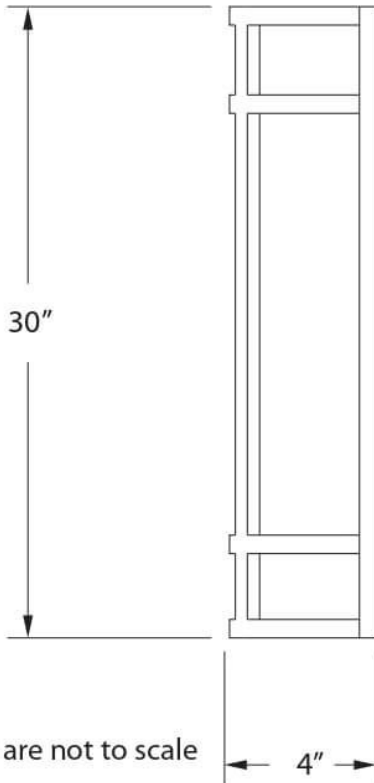

**EVERGREEN
LIGHTING**

**RENO INTERIOR
RE-30L-AB-HO-CSM-TBL-30"-DIM**

SPECIFICATION FEATURES		Date 03-09-18
Dimensions	30" H x 5" W x 4" D	
Lamps	30 watts of LED- 2700 K	
Material		
Finish	Architectural Bronze	
Lens	Honey Onyx Acrylic	
Label	Damp Location	
Weight	16 lbs	
Type Description	Reno Series 120/277 volt	

PROJECT: _____

SPECIFIER: _____

Damp location with Top and bottom Lenses

Fixture can be mounted vertical or horizontal

With 0- to 10 volt dimming

SIDE VIEW

Drawings are not to scale

Verticals and horizontals are 1/2" Square solid aluminum bar