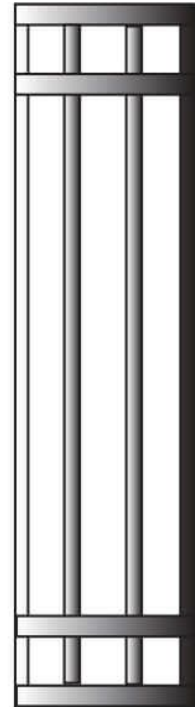

**EVERGREEN
LIGHTING**

**RENO INTERIOR
RE-30L-AB-HO-CSM-TBL-30"-DIM**

SPECIFICATION FEATURES		Date 03-09-18
Dimensions	30" H x 5" W x 4" D	
Lamps	30 watts of LED- 2700 K	
Material		
Finish	Architectural Bronze	
Lens	Honey Onyx Acrylic	
Label	Damp Location	
Weight	16 lbs	
Type Description	Reno Series 120/277 volt	

PROJECT: _____

SPECIFIER: _____

Damp location with Top and bottom Lenses

Fixture can be mounted vertical or horizontal

With 0- to 10 volt dimming

SIDE VIEW

Drawings are not to scale

Verticals and horizontals are 1/2" Square solid aluminum bar