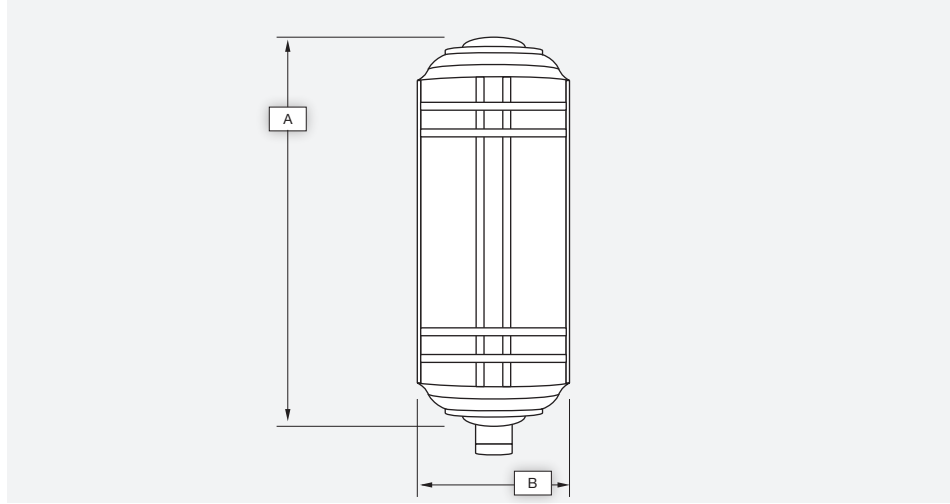

ROME

Catalog #		Type
Project		
Description		Date

POST MOUNT

Standard Features

Material

Paintlok sheet; Standard Powdercoat Finish, White Acrylic Lens; .125 thickness, ETL Wet Location.

Installation

N/A

Optics*

Contact Evergreen Lighting for complete photometrics.

LED Features

LED

Alta LED #AL-R-1W-30LED array to be mounted onto an Aluminum MPCB Board configured to the proper wattage. The LED arrays will be centered within the Lens area and mounted on a white aluminum reflective plate.