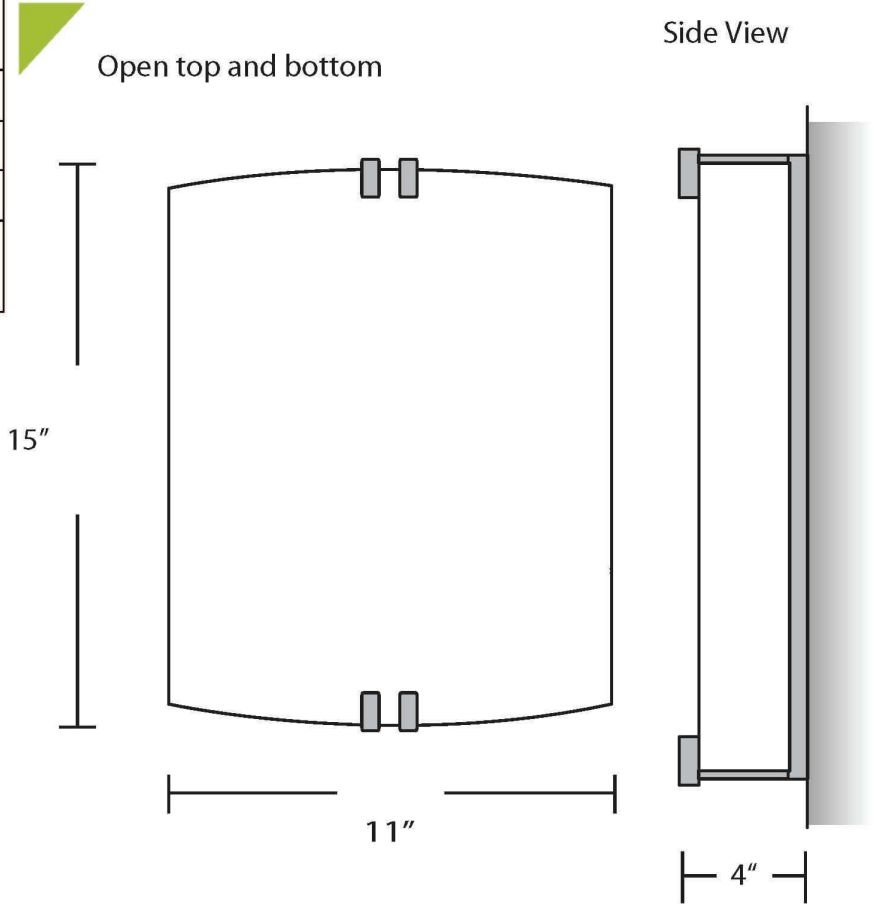

**EVERGREEN
LIGHTING**

**WALL FLUSH MOUNT
SF24LED-9-WA-MOD-ADA**

SPECIFICATION FEATURES	Date 03-06-18

PROJECT: Arctech

SPECIFIER:

Dimensions	15" H x 11" W X 4" D
Lamps	24 watts of LED - Specify Kelvin
Material	Paintlok
Finish	Standard Powder coat TBD
Lens	White Alabaster Acrylic
Label	Damp Location
Voltage	120 / 277
Description	Wall Mount

Open top and bottom

Side View

Front View

ADA Compliant