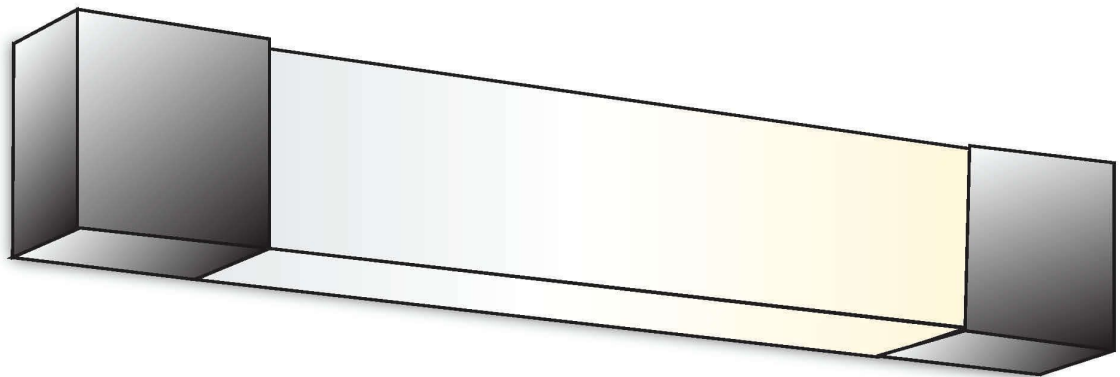

**EVERGREEN  
LIGHTING**

WALL VANITY

SHVNY-25LED-MW-WF-24"-35K

REV: 0

**SPECIFICATION FEATURES**

Date  
12-27-16

PROJECT:

SPECIFIER:

Dimensions	4" H X 24" W X 3" D
Lamps	25 watts of Alta LED- 3500K
Material	Paintlok
Finish	Matte white
Lens	White Frosted Acrylic
Label	Damp Location
Voltage	120 / 277
Description	Wall Vanity
Type	

3500K, 2,375 Lumens