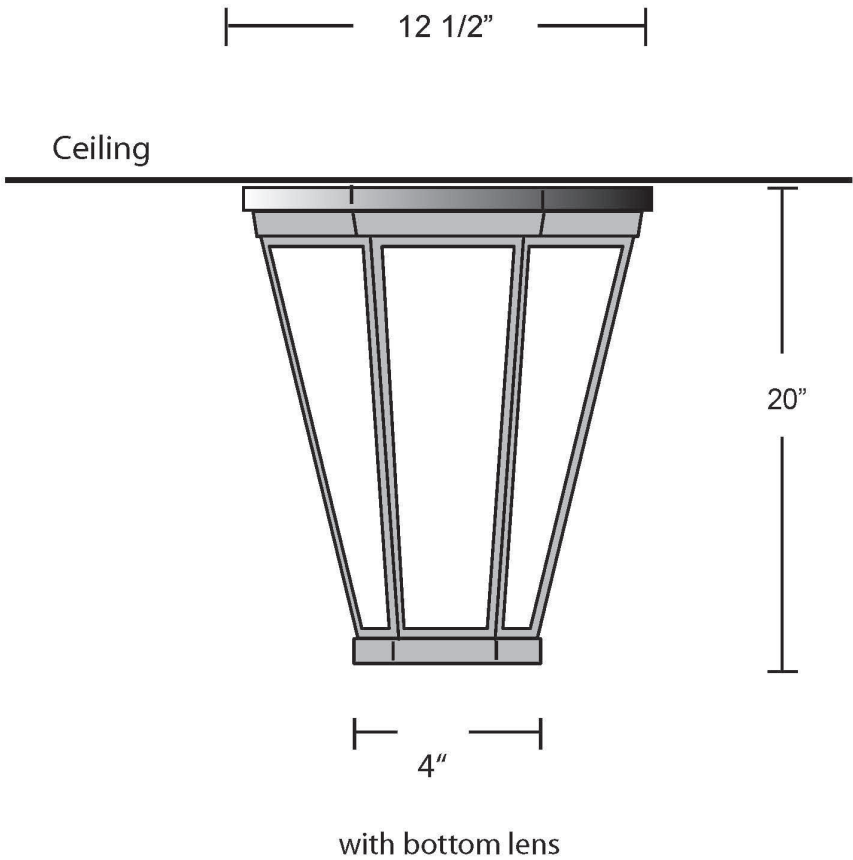

**EVERGREEN
LIGHTING**

Special Ceiling Mount
SIC5999-C-20W-9-WF-30K

SPECIFICATION FEATURES		Date 06-24-19
Dimensions	20" High x 12" point to point	
Lamps	20 watts LED - 3000K	
Material	Paintlok	
Finish	Standard powdercoat TBD	
Lens	White Frosted acrylic	
Label	Damp Location	
Voltage	120 / 277	
Description		

PROJECT:

SPECIFIER:

Drawings are not to scale.

EVERGREEN LIGHTING WWW.EVERGREENLIGHTING.COM
1379 Ridgeway St. Pomona, CA 91768 PHONE: (909) 865-5599 FAX: (909) 865-5539

MADE IN USA ● Information appearing hereon is proprietary and confidential and may not be used without the permission of Evergreen Lighting.

MADE IN USA