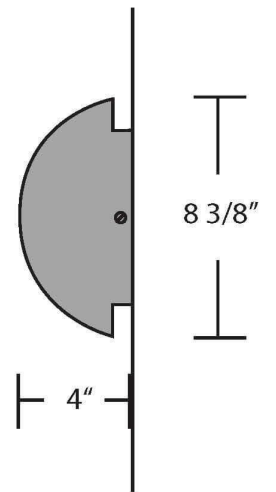

**EVERGREEN  
LIGHTING**

**WALL FLUSH MOUNT**

**SOFF-V-20L-MN-WF-DIM-25"-35K**

SPECIFICATION FEATURES		Date 03-07-18
Dimensions	25" Long x 8 3/8" H x 4" D	
Lamps	20 Watts Alta LED - 3500K	
Material	Paintlok	
Finish	Metallic Nickel Powdercoat	
Lens	White Frosted Acrylic	
Label	Damp Location	
Voltage	120 / 277	
Description	LED wall	

PROJECT:

SPECIFIER:

2,000 delivered lumens - 94 CRI  
with 0 to 10 volt dimming

End View

Front View

Drawings are not to scale

EVERGREEN LIGHTING WWW.EVERGREENLIGHTING.COM  
1379 Ridgeway St. Pomona, CA 91768 PHONE: (909) 865-5599 FAX: (909) 865-5539