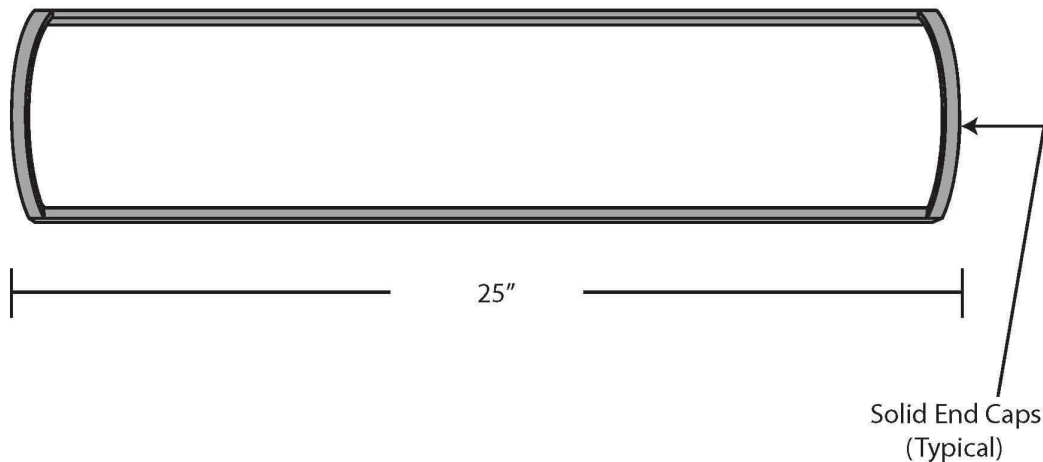

Front View

Drawings are not to scale

EVERGREEN LIGHTING WWW.EVERGREENLIGHTING.COM
1379 Ridgeway St. Pomona, CA 91768 PHONE: (909) 865-5599 FAX: (909) 865-5539

MADE IN USA ● Information appearing hereon is proprietary and confidential and may not be used without the permission of Evergreen Lighting.

MADE IN USA