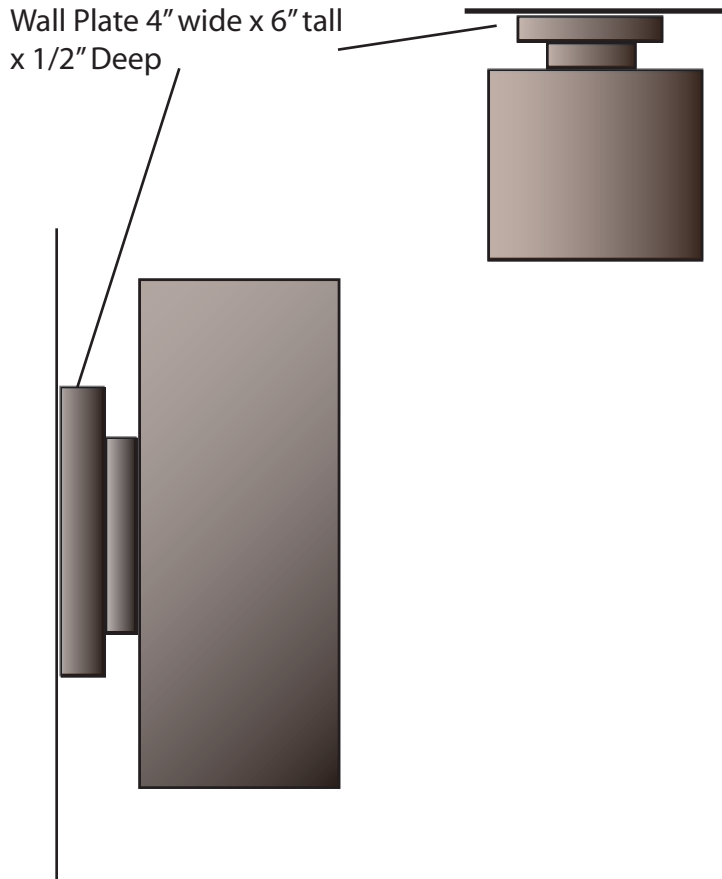

## ARM MOUNT

SQ-ARM-DN-9LED-ORB-CFA-20"

SPECIFICATION FEATURES		Date 05-07-19
Dimensions	20" H x 5" W x 7 1/2" E	
Lamps	9 watts of LED- Choice of Kelvin	
Material	Paintlok	
Finish	Oil Rubbed Bronze	
Lens	Clear Frosted Acrylic	
Label	WET Location	
Voltage	120 / 277	
Description	ARM Mount Exterior	

PROJECT:

SPECIFIER:

Kelvin Temp's ... Delivered Lumens per watt and CRI  
 27K= 2700K ... 80 Lumens Per Watt/ 95 CRI  
 30K= 3000K ... 90 LPW / 95 CRI  
 35K= 3500K ... 100 LPW / 94 CRI  
 41K= 4100K ... 110 LPW / 93 CRI  
 50K= 5000K ... 120 LPW / 92 CRI

Top View

Wall Plate 4" wide x 6" tall  
x 1/2" Deep

Wall

Solid Top with bottom lens

Bottom Lens

Drawings are not to scale.

EVERGREEN LIGHTING WWW.EVERGREENLIGHTING.COM  
 1379 Ridgeway St. Pomona, CA 91768 PHONE: (909) 865-5599 FAX: (909) 865-5539