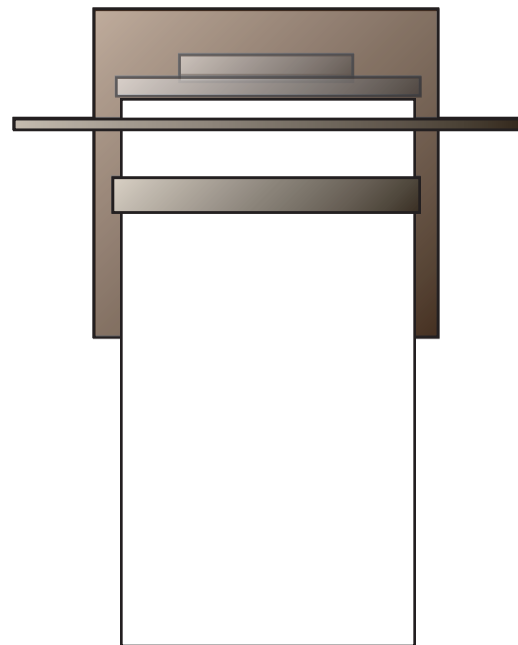

**EVERGREEN
LIGHTING**

Exterior WALL MOUNT

SQ-WL-PLT-24L-ORB-WFBL-17"

SPECIFICATION FEATURES		Date 05-07-19
Dimensions	17" H x 10" W x 11" E	
Lamps	24 Watts of LED - specify K	
Material	Paintlok	
Finish	Oil Rubbed Bronze	
Lens	White Frosted Acrylic	
Label	WET Location	
Voltage	120 / 277	
Description	Wall Mount Exterior	

PROJECT:

SPECIFIER:

Top View

Kelvin Temp's ... Delivered Lumens per watt and CRI
 27K= 2700K ... 80 Lumens Per Watt / 95 CRI
 30K= 3000K ... 90 LPW / 95 CRI
 35K= 3500K ... 100 LPW / 94 CRI
 41K= 4100K ... 110 LPW / 93 CRI
 50K= 5000K ... 120 LPW / 92 CRI