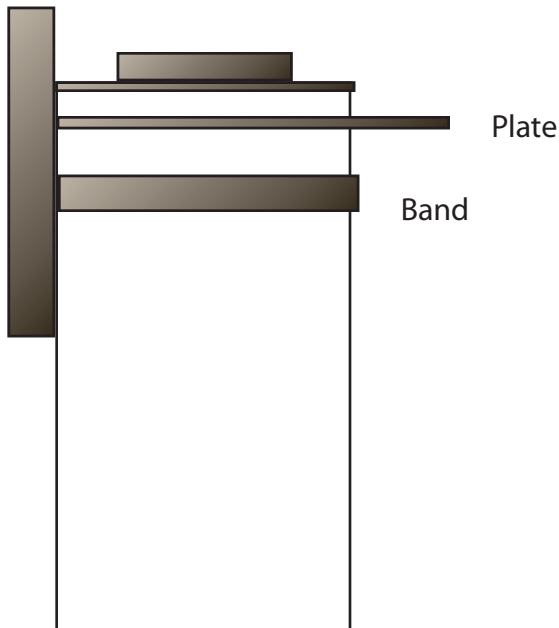

**EVERGREEN
LIGHTING**

Exterior WALL MOUNT

SQ-WL-PLT-24L-ORB-WFBL-17"

SPECIFICATION FEATURES		Date 05-07-19
Dimensions	17" H x 10" W x 11" E	
Lamps	24 Watts of LED - specify K	
Material	Paintlok	
Finish	Oil Rubbed Bronze	
Lens	White Frosted Acrylic	
Label	WET Location	
Voltage	120 / 277	
Description	Wall Mount Exterior	

PROJECT:

SPECIFIER:

Top View

Kelvin Temp's ... Delivered Lumens per watt and CRI
 27K= 2700K ... 80 Lumens Per Watt / 95 CRI
 30K= 3000K ... 90 LPW / 95 CRI
 35K= 3500K ... 100 LPW / 94 CRI
 41K= 4100K ... 110 LPW / 93 CRI
 50K= 5000K ... 120 LPW / 92 CRI