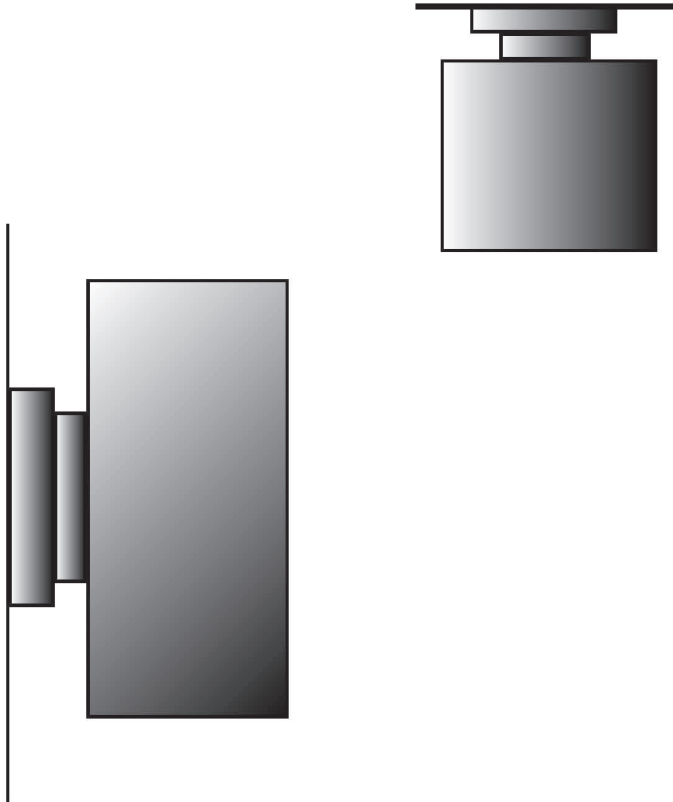

**EVERGREEN
LIGHTING**

ARM MOUNT DOWN LIGHT

SQCYL-ARM-40L-DN-9-CFA-35K-16"

SPECIFICATION FEATURES		Date 04-01-19
Dimensions	16" H x 8" W x 11 1/2" E	
Lamps	40 watts of LED- 3500K	
Material	Aluminum	
Finish	STD Powdercoat TBD	
Lens	Clear frosted Acrylic	
Label	WET Location	
Voltage	120 / 277	
Description	ARM Mount Exterior	

PROJECT:

SPECIFIER:

4,000 lumens - down light

Solid Top - Bottom lens

8" x 8"

Drawings are not to scale.

EVERGREEN LIGHTING WWW.EVERGREENLIGHTING.COM
1379 Ridgeway St. Pomona, CA 91768 PHONE: (909) 865-5599 FAX: (909) 865-5539