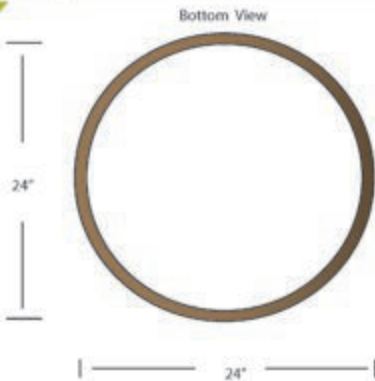

EVERGREEN  
LIGHTING

Ceiling FLUSH MOUNT Round Fixture  
STN-C24X6-60LED-AB-WF-DIM

SPECIFICATION FEATURES	Date 04-10-19
Dimensions	24" diameter x 6" D
Lamps	60 watts of LED- Specify Kelvin
Material	Aluminum
Finish	Architectural Bronze
Lens	White Frosted acrylic
Label	Damp Location
Voltage	120 / 277
Description	Interior Ceiling Fixture

PROJECT

SPECIFIER:

with 0 to 10 volt dimming

Ceiling

Side View

Other diameter sizes and wattages are available.  
Contact factory

Down light only

Concept drawings are not to scale.