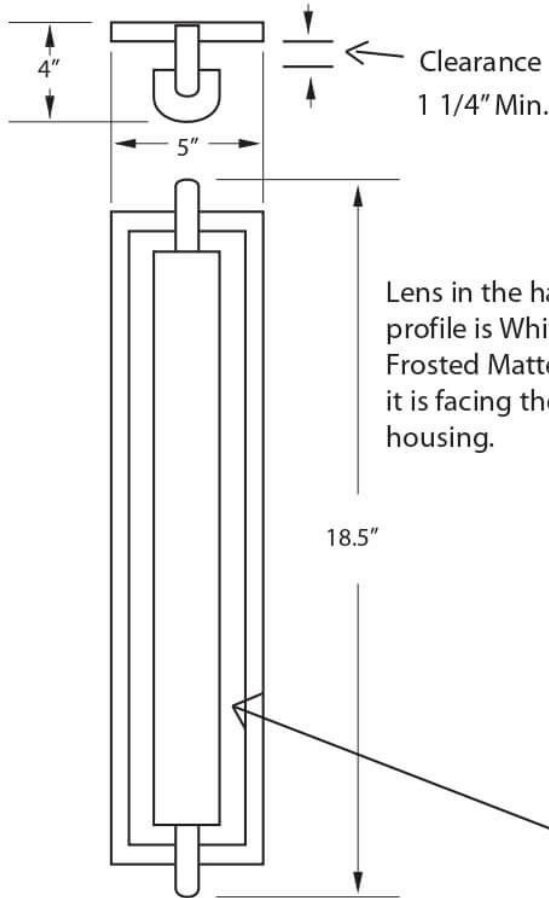

**EVERGREEN  
LIGHTING**

**WALL SCONCE  
TBWL-10LED-ORB-9**

REV: 0

**SPECIFICATION FEATURES**

Date  
04-10-19

PROJECT:

SPECIFIER:

Dimensions	18.5" H X 5" W X 4" Ext
Lamps	10 Watts LED - Specify Kelvin
Material	Aluminum
Finish	Oil Rubbed Bronze
Lens	HO, and WF acrylic
Label	Damp Location
Voltage	120 / 277
Description	LED ADA Sconce

Lens in the half round profile is White Frosted Matte acrylic, it is facing the fixture housing.

LED's to run the full length. →

Does Not Rotate.

Honey Onyx Matte finish acrylic.