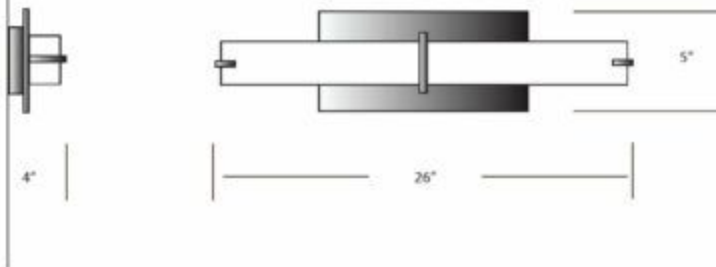

EVERGREEN  
LIGHTING

WALL MOUNT VANITY OR CORRIDOR  
TC-VAN-20L-9-WF-TRDIM-26"

SPECIFICATION FEATURES		Date
		06-24-19
Dimensions	26" W x 5" T x 4" Deep	
Lamps	20 watts of Alta LED - 3000K	
Material	Paintlok	
Finish	STD Powdercoat TBD	
Lens	White Frosted Acrylic	
Label	Damp Location	
Voltage	120 / 277	
Description	WALL Mount Interior	

PROJECT: Eventide Senior Living

SPECIFIER:

Fixture can be mounted horizontally or vertically  
1,800 lumens with Triac Dimming

Side View

EVERGREEN LIGHTING WWW.EVERGREENLIGHTING.COM  
1379 Ridgeway St. Pomona, CA 91768 PHONE: (909) 865-5599 FAX: (909) 865-5539