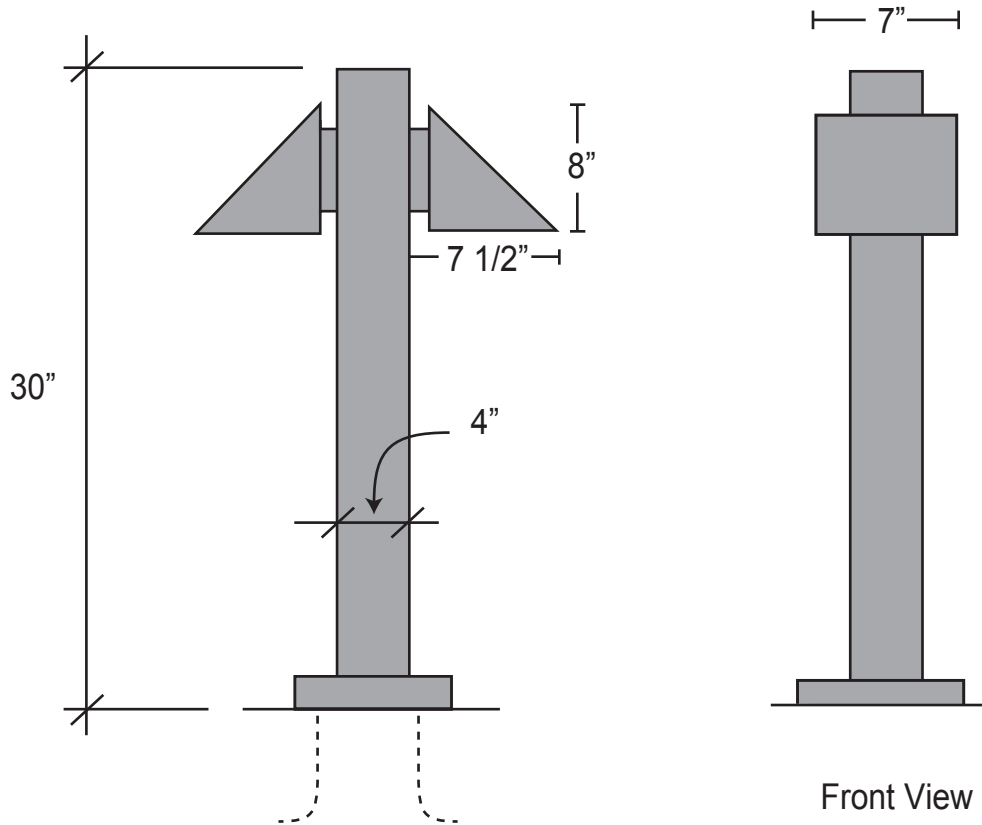

**EVERGREEN
LIGHTING**

Custom Bollard Toscana 2 head
TO-2HDBOL-20W-MN-CA-30"

SPECIFICATION FEATURES		Date 07-11-17
Dimensions	See drawing	
Lamps	2 X 10 watts = 20 Watts	
Material	Paintlok	
Finish	Metallic Nickel Finish	
Lens	Clear Acrylic	
Label	WET Location	
Voltage	120 / 277	
Description	Anchor base Bollard	

PROJECT:

SPECIFIER:

With Anchor Bolts Included

EVERGREEN LIGHTING WWW.EVERGREENLIGHTING.COM
1379 Ridgeway St. Pomona, CA 91768 PHONE: (909) 865-5599 FAX: (909) 865-5539

MADE IN USA ● Information appearing hereon is proprietary and confidential and may not be used without the permission of Evergreen Lighting.

MADE IN USA