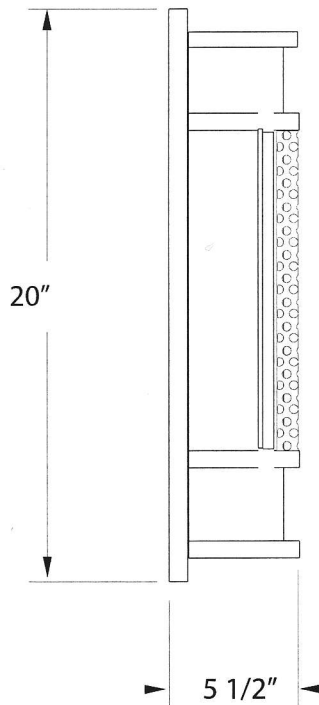

**EVERGREEN
LIGHTING**

**VERTICAL EXTERIOR WALL
WH-MDPF-20L-9-WF-TBL-WET-20"-DIM**

REV: 0

SPECIFICATION FEATURES

Date
10-12-18

PROJECT:

SPECIFIER:

Dimensions	20" H X 9" W x 5 1/2" D
Lamps	20 watts of LED- 3500K
Material	Aluminum
Finish	Textured Bronze Powdercoat
Lens	White Acrylic
Label	Wet Location
Voltage	120/277
Description	Vertical Exterior Wall

SIDE ELEVATION