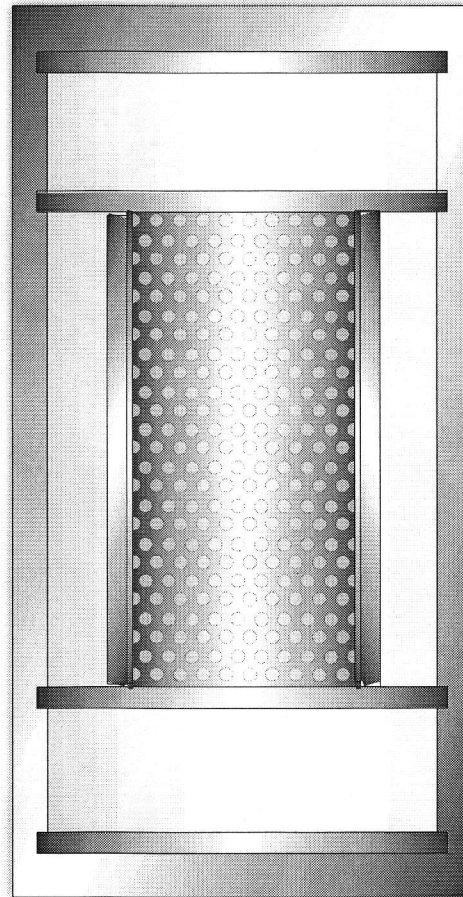

**EVERGREEN
LIGHTING**

**VERTICAL EXTERIOR WALL
WH-MDPF-20L-9-WF-TBL-WET-20"-DIM**

REV: 0

SPECIFICATION FEATURES

Date
10-12-18

PROJECT:

SPECIFIER:

Dimensions	20" H X 9" W x 5 1/2" D
Lamps	20 watts of LED- 3500K
Material	Aluminum
Finish	Textured Bronze Powdercoat
Lens	White Acrylic
Label	Wet Location
Voltage	120/277
Description	Vertical Exterior Wall

SIDE ELEVATION

Top Lens

Bottom Lens

MADE IN USA

EVERGREEN LIGHTING WWW.EVERGREENLIGHTING.COM
1379 Ridgeway St. Pomona, CA 91768 PHONE: (909) 865-5599 FAX: (909) 865-5539

MADE IN USA ● Information appearing hereon is proprietary and confidential and may not be used without the permission of Evergreen Lighting.