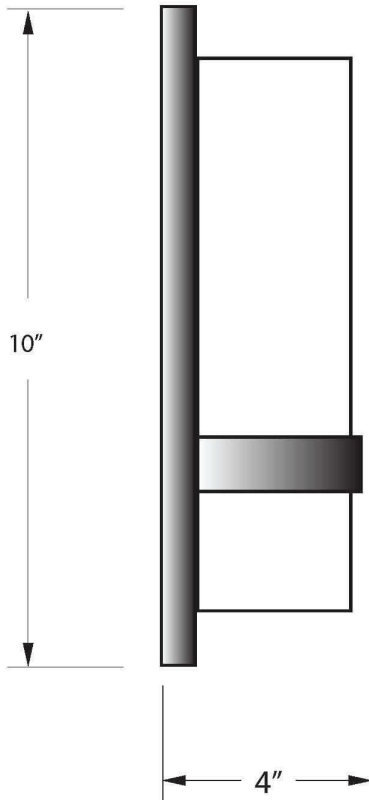

**EVERGREEN  
LIGHTING**

**WALL FLUSH MOUNT  
WL-W-8LED-9-WF-DIM**

<b>SPECIFICATION FEATURES</b>	Date 11-18--14
-------------------------------	-------------------

PROJECT: Golden Inn

Dimensions	10" H x 6" W x 4 E
Lamps	8 watts of Alta LED - 3000K
Material	Paintlok
Finish	Standard powdercoat tbd
Lens	White Frosted Acrylic
Label	Damp Location
Voltage	120 / 277
Description	Wall Fixture

SPECIFIER:   
 0 to 10 volt dimming

Type : R-1

Top view

Open Top

Open Bottom

Drawings are not to scale.

EVERGREEN LIGHTING WWW.EVERGREENLIGHTING.COM  
1379 Ridgeway St. Pomona, CA 91768 PHONE: (909) 865-5599 FAX: (909) 865-5539