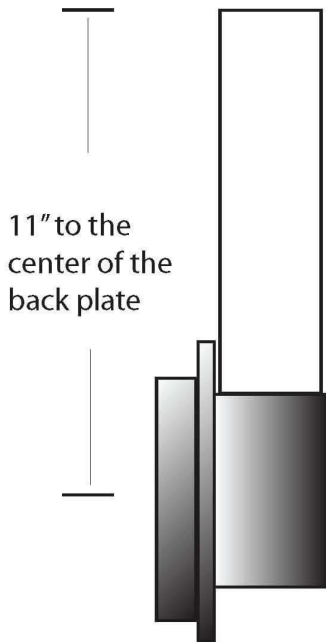

**EVERGREEN
LIGHTING**

**WALL FLUSH MOUNT
WLCYL-12LED-CH-WF-277V-ADA**

SPECIFICATION FEATURES		Date 06-24-19
Dimensions	14 1/2" H x 5" W x 4" D	
Lamps	12 Watts of LED - 3000K	
Material	Aluminum	
Finish	Chrome Powdercoat	
Lens	White Frosted Acrylic	
Label	Damp Location	
Voltage	277	
Description	LED wall	

PROJECT:	Avalon - Courthouse
SPECIFIER:	

Open top

ADA Compliant

Power Supply: Fulham
T1M1UNV035-15L 0-10V
120/277

Solid bottom

Concept drawings are not to scale

EVERGREEN LIGHTING WWW.EVERGREENLIGHTING.COM
1379 Ridgeway St. Pomona, CA 91768 PHONE: (909) 865-5599 FAX: (909) 865-5539